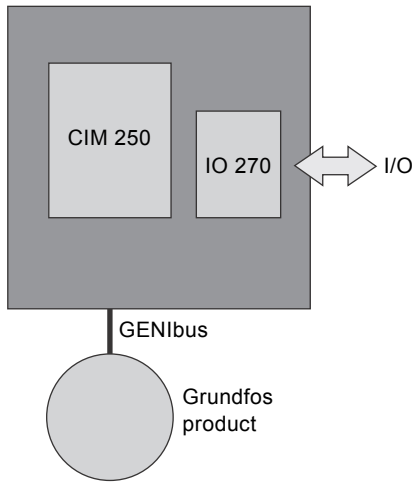

1. Introduction

The CIU 251 consists of a CIM 250 module and an IO 270 multipurpose I/O module mounted in a CIU box. See fig. 1. The IO 270 adds I/O features to the functionality of the "standard" CIU 250. See fig. 2. This functional profile describes the additional Modbus registers relating to the IO 270.

Fig. 1 CIM 250 and IO 270 built into a CIU 251 and connected to a Grundfos product via GENIbus

Fig. 2 IO 270 I/O signals. Jumpers are used to configure analog input signal types and selection between AI1/DI1 and AI2/DI2.