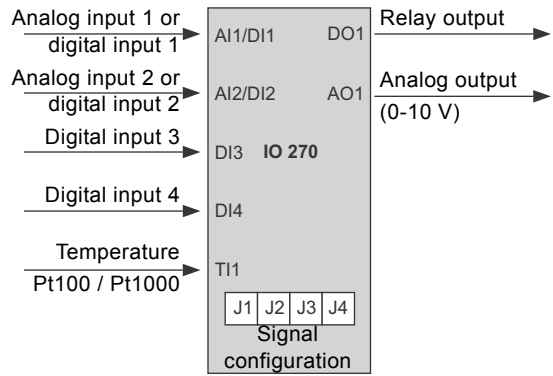

1. Introduction

The CIU 251 consists of a CIM 250 module and an IO 270 multipurpose I/O module mounted in a CIU box. See fig. 1. The IO 270 adds I/O features to the functionality of the "standard" CIU 250. See fig. 2. This functional profile describes the additional Modbus registers relating to the IO 270.

Fig. 1 CIM 250 and IO 270 built into a CIU 251 and connected to a Grundfos product via GENIbus

Fig. 2 IO 270 I/O signals. Jumpers are used to configure analog input signal types and selection between AI1/DI1 and AI2/DI2.

The tables below show how to configure the analog and digital inputs using jumpers J1-J4. It also gives an overview of the options. Details as how to connect sensors, relays, etc., and the layout of the terminals can be found in the installation and operating instructions "Multi-purpose IO module in CIU 27X", which is the IO 270 hardware manual.