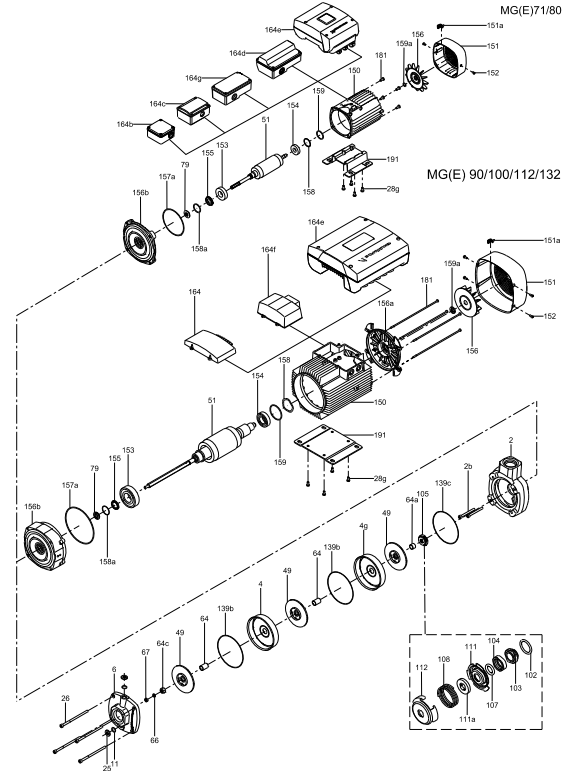

MG(E) 90/100/112/132

Cast iron

MG(E)71/80

MG(E) 90/100/112/132

TM04 3588 4608 - TM04 3591 4608

TM04 3828 5108 - TM04 3829 5108

Seal kit (A version)

Pos.	Pump type		CM1/3/5				
	Kit No		96932350	96932392	988219372	98821938	98092347
	Description	Material	AVBE/V	AQQE/V	AUQE/V	AQBE/V	AQBE
102	O-ring	EPDM	1	1	1	1	1
		FKM	1	1	1	1	-
103	Stationary seal ring	SIC	-	1	1	-	-
		Carbon	1	-	-	1	1
104	Rotating seal ring	SIC	-	1	-	1	1
		Al2O3	1	-	1	-	-
105	O-ring	EPDM	1	1	1	1	1
		FKM	1	1	1	1	-
111	Seal ring retainer	-	1	1	1	1	1
108	Spring	-	1	1	1	1	1
111a	Stop ring	-	1	1	1	1	1
112	Seal driver	-	1	1	1	1	1
139b	Gasket	-	10	10	10	10	5
139c	Gasket ?144.5/D137.5 x 0.5	-	-	-	-	-	-
64c	Clamp	-	1	1	1	1	1
66	Lock washer (Nord-lock)	-	1	1	1	1	1
67	Nut	-	1	1	1	1	1

Pos.	Pump type		CM10/15/25			
	Kit No		96932393	96932394	98821932	98821933
	Description	Material	AVBE/V	AQQE/V	AUQE/V	AQBE/V
102	O-ring	EPDM	1	1	1	1
		FKM	1	1	1	-
103	Stationary seal ring	SIC	-	1	1	-
		Carbon	1	-	-	1
104	Rotating seal ring	SIC	-	1	-	1
		Al2O3	1	-	1	-
105	O-ring	EPDM	1	1	1	1
		FKM	1	1	1	-
111	Seal ring retainer	-	1	1	1	1
108	Spring	-	1	1	1	1
111a	Stop ring	-	1	1	1	1
112	Seal driver	-	1	1	1	1
139b	Gasket	-	6	6	10	5
139c	Gasket ?144.5/D137.5 x 0.5	-	1	1	-	-
64c	Clamp	-	1	1	1	1
66	Lock washer (Nord-lock)	-	1	1	1	1
67	Nut	-	1	1	1	1