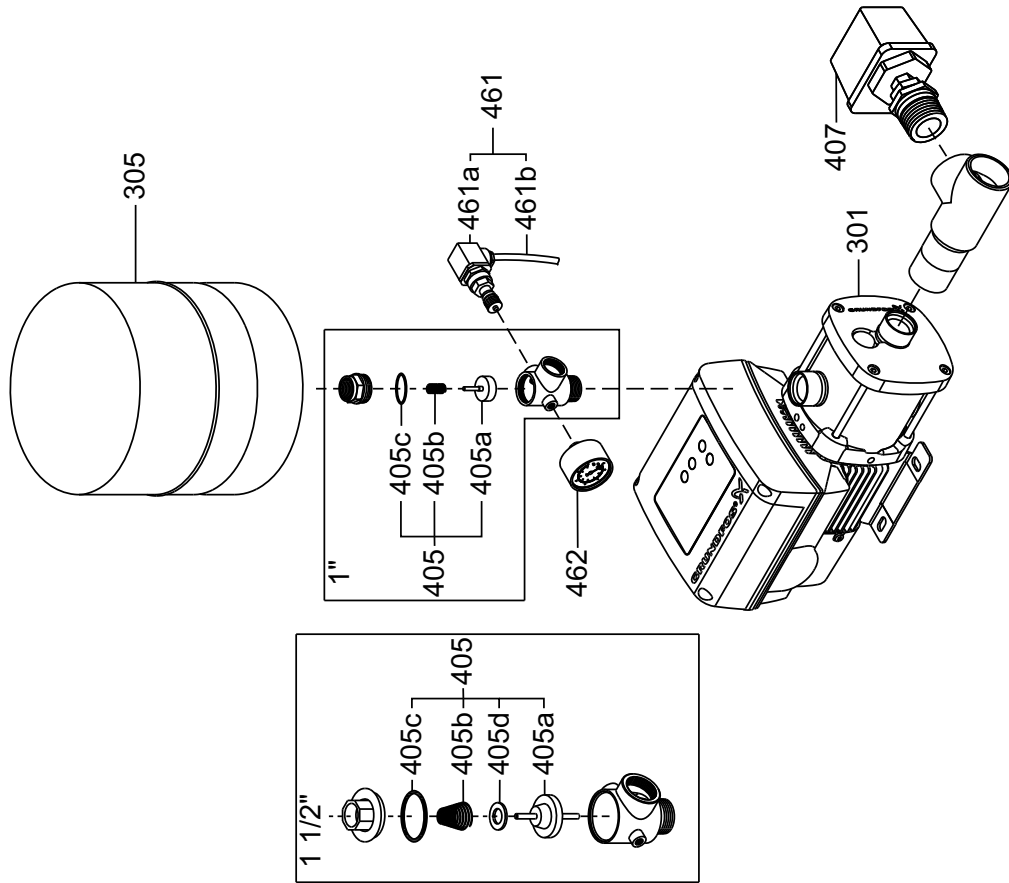

Manometer

Pos.	Kit No	99010691
	Manometer thread	Rp
462	Manometer	1

Sensor kit

Pos.	Kit No	99010689
	Sensor thread	Rp
461a	Sensor	1

CME Booster

CMBE German version with pressure switch

CMBE

TM06 4097 3115