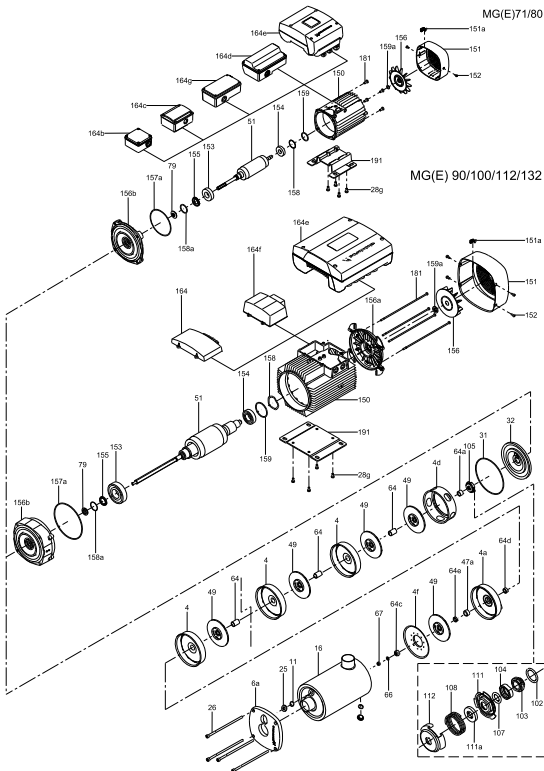

CM 10, 15, 25

Stainless steel

MG(E)71/80

MG(E) 90/100/112/132