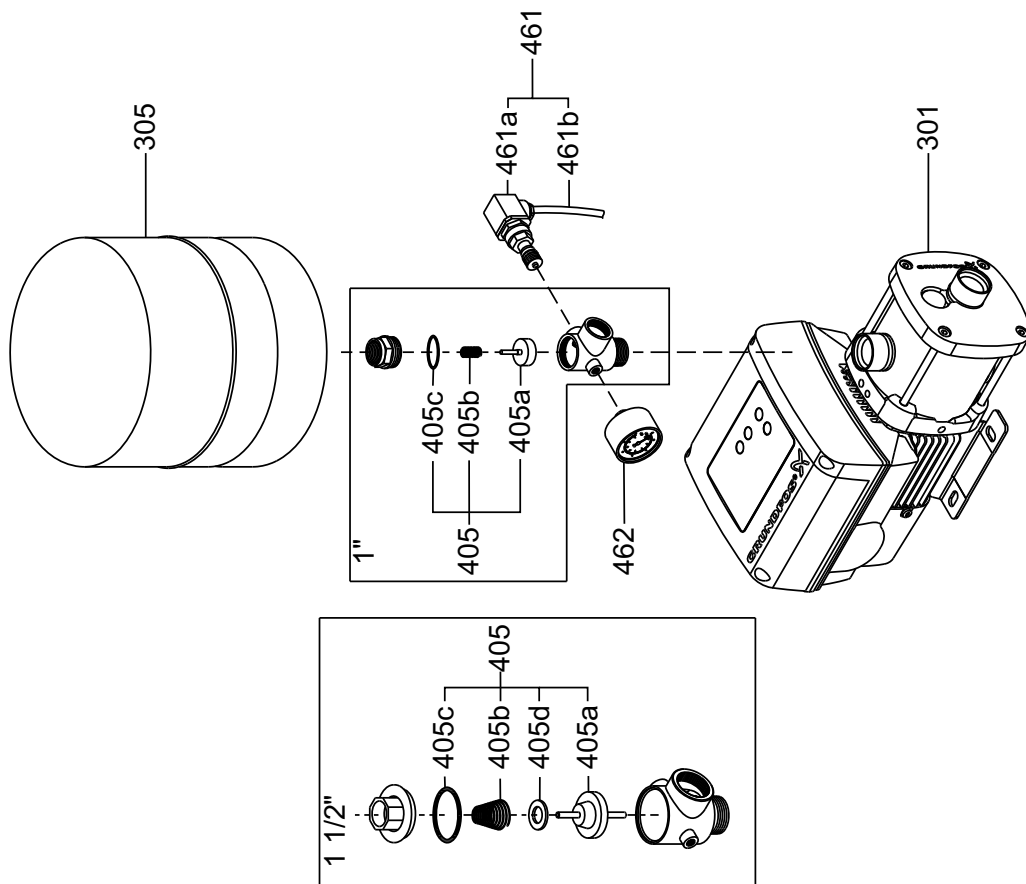

Manometer

Pos.	Kit No	99010691
	Manometer thread	Rp
462	Manometer	1

Sensor kit

Pos.	Kit No	99010689
	Sensor thread	Rp
461a	Sensor	1

CME Booster

CMBE German version with pressure switch

CMBE

TM06 4097 3115