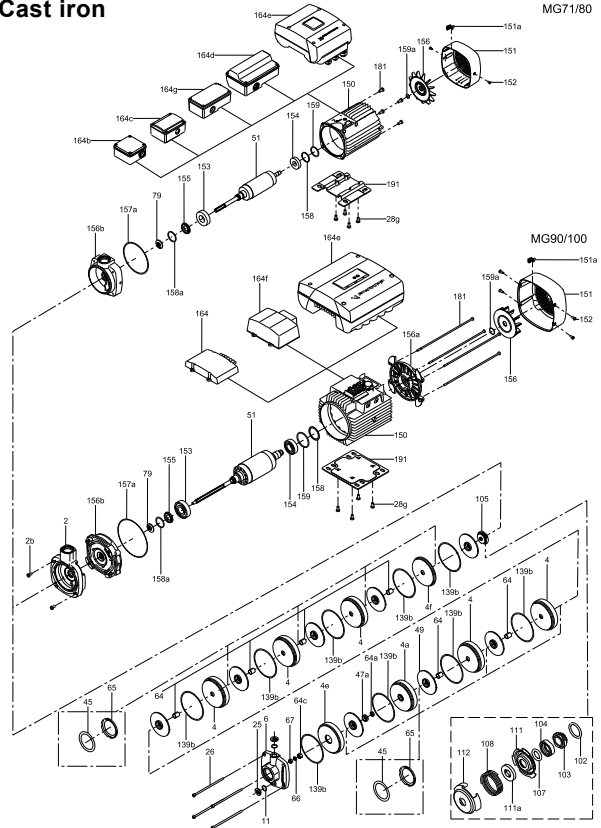

CM 1, 3, 5

Stainless steel

MG71/80

Cast iron

MG71/80

CM 10, 15, 25

Stainless steel