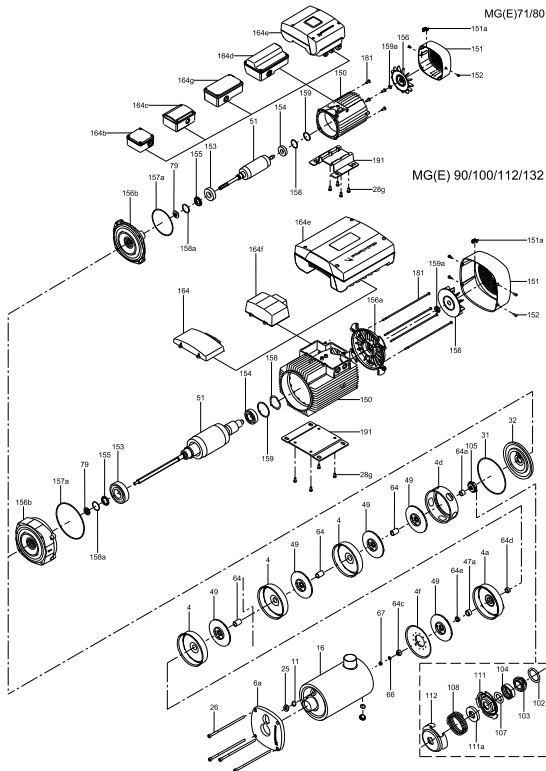

CM 10, 15, 25

Stainless steel