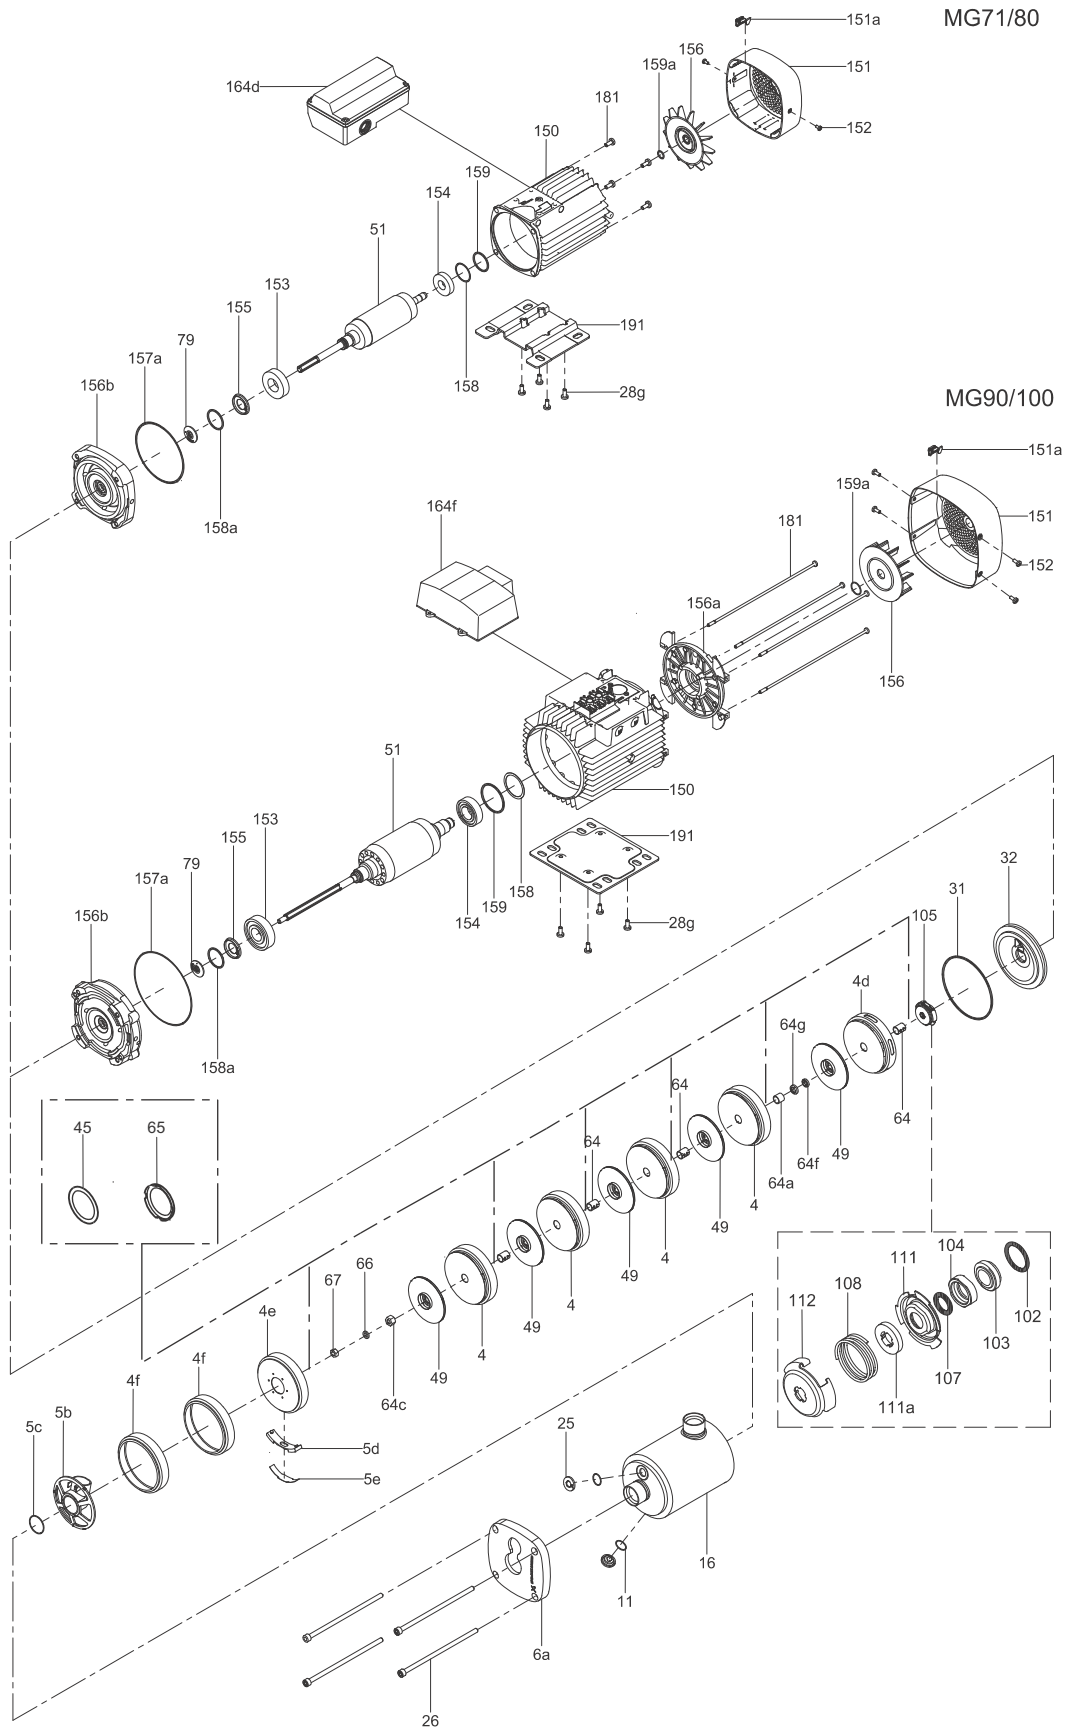

CM Self priming

50/60 Hz

Spares

Pos.	Description	Kit No
4d	Spare, Air separator chamber	98520101
4f	Spare, Empty chamber 27mm	98520102
4f	Spare, Empty chamber 18mm	98520103
64a	Spare, Spacing pipe 13mm	98520104

Spare sleeves

Pos.	Description	Kit No	Model / Version / Qty
	Sleeve CM1/3-7 Rp thread	98470942	CM-SP 1/3/5-3/4
16	Sleeve CM1/3-9 Rp thread	98470943	CM-SP 1/3/5-5/6
	Sleeve CM1/3-11 Rp thread	98470949	CM-SP 5-7

Valve kit

Pos.	Kit No	98519018	98519013
	Description	4 meters	8 meters
4e			
5d	Chamber cpl. w. valve	1	1
5e			
64f			
64g	Container with rubber seal	1	1
5b	Water trap	1	1
5c	O-ring EPDM 37.0 x 2.62	1	1

CM Self priming

CM Self priming CM, CME and Boosters

TM05 8836 4913