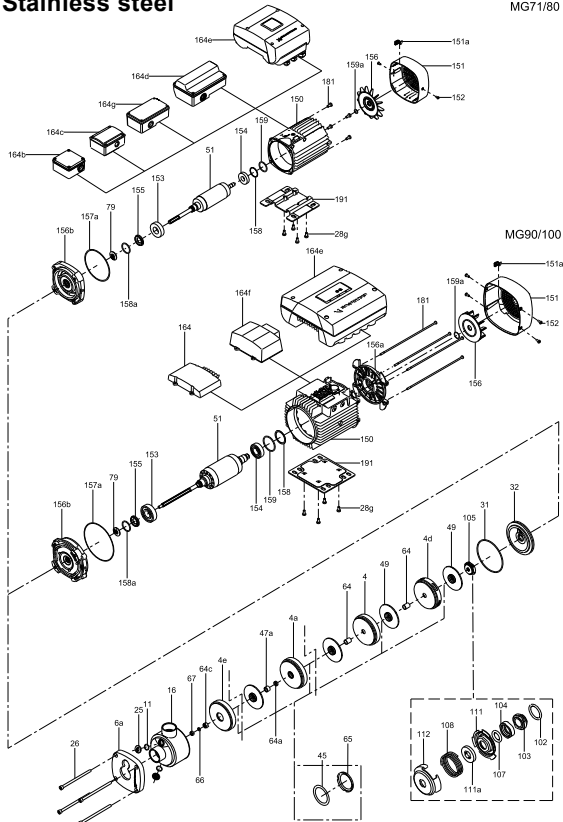

CM 1, 3, 5

Stainless steel

MG71/80