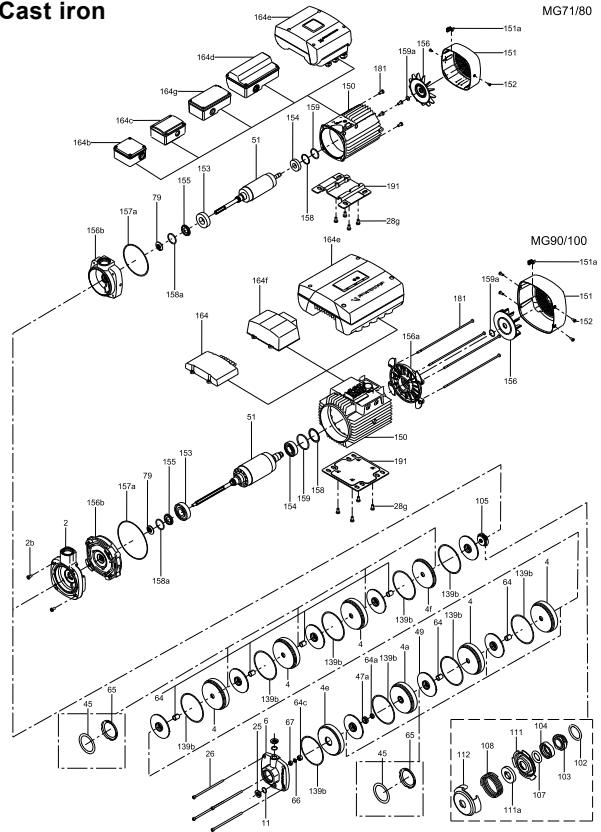

Cast iron

MG71/80