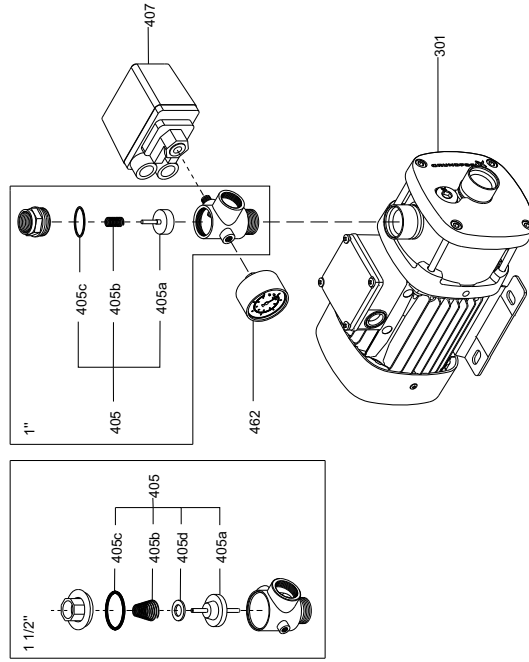

CM Booster

CMB PS