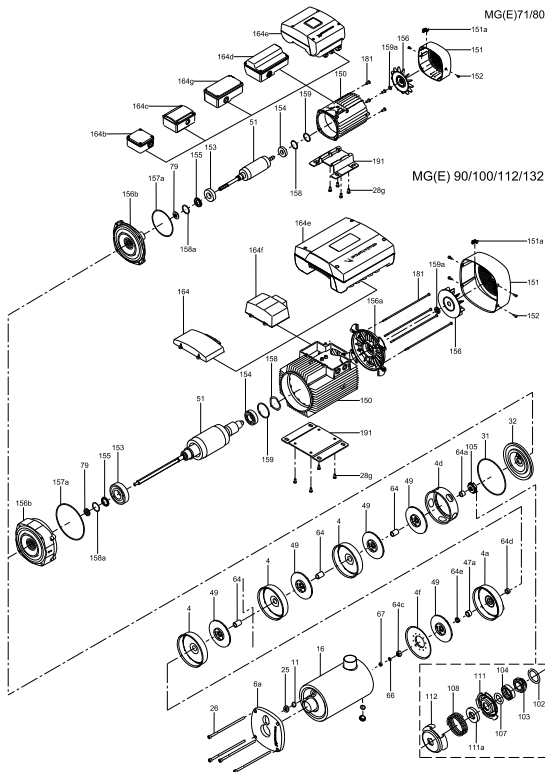

CM 10, 15, 25

Stainless steel