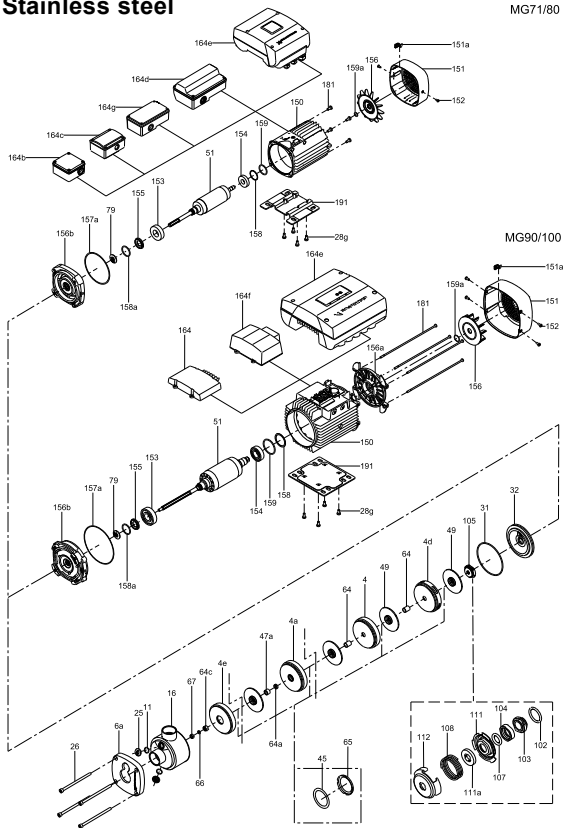

CM 1, 3, 5

Stainless steel