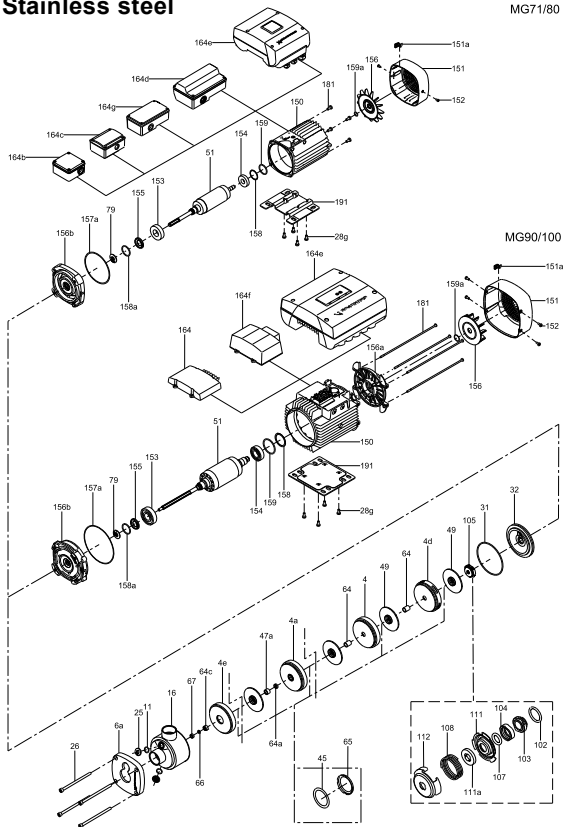

CM 1, 3, 5

Stainless steel