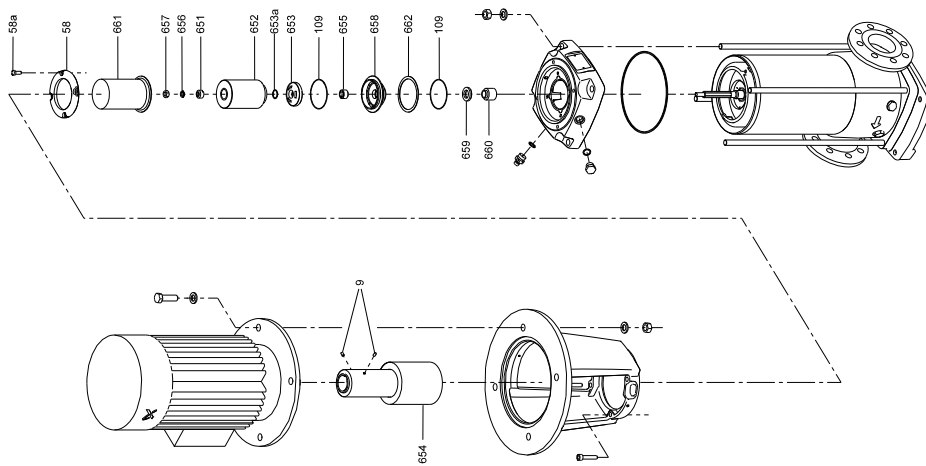

CRN 32, 45, 64, 90 MAGdrive produced from week 44, 2007