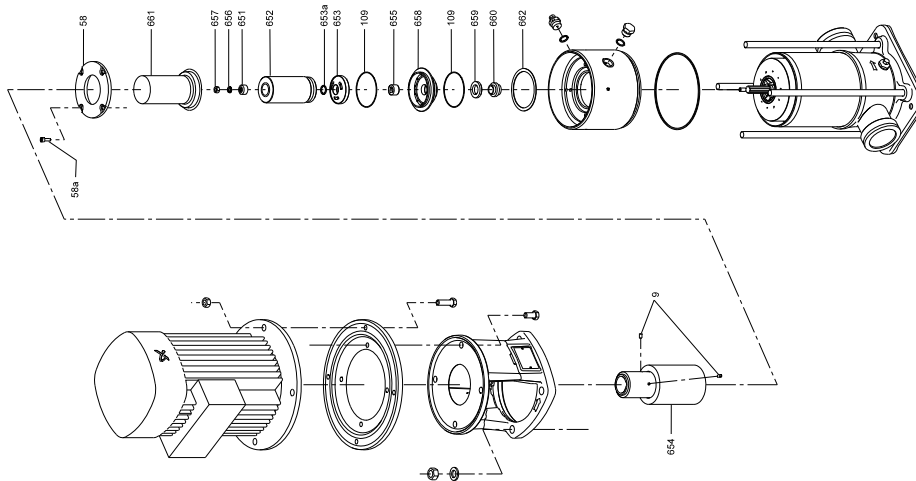

CRN 1, 1s, 3, 5, 10, 15, 20 MAGdrive produced from week 44, 2007