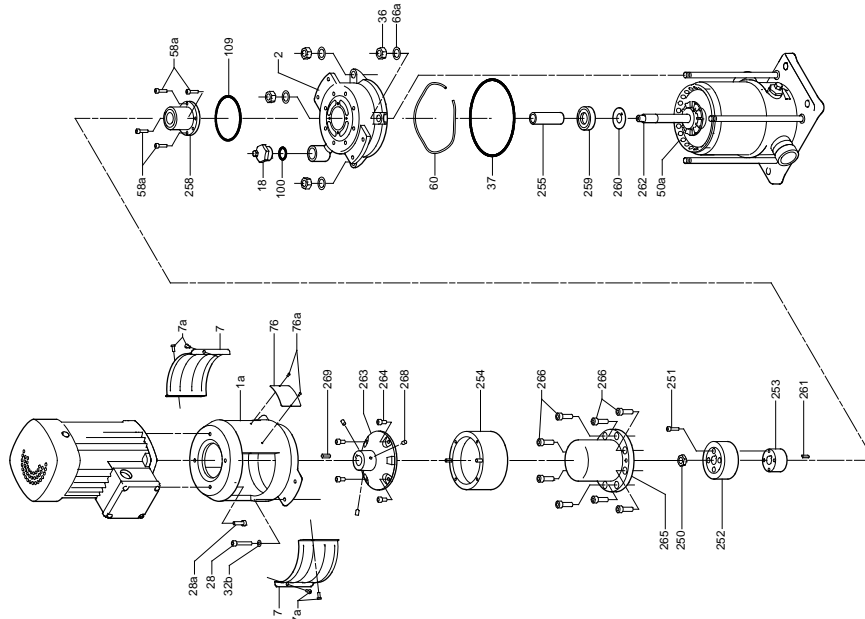

CR1, CRN 1, 3, 5 MAGdrive produced before week 44, 2007