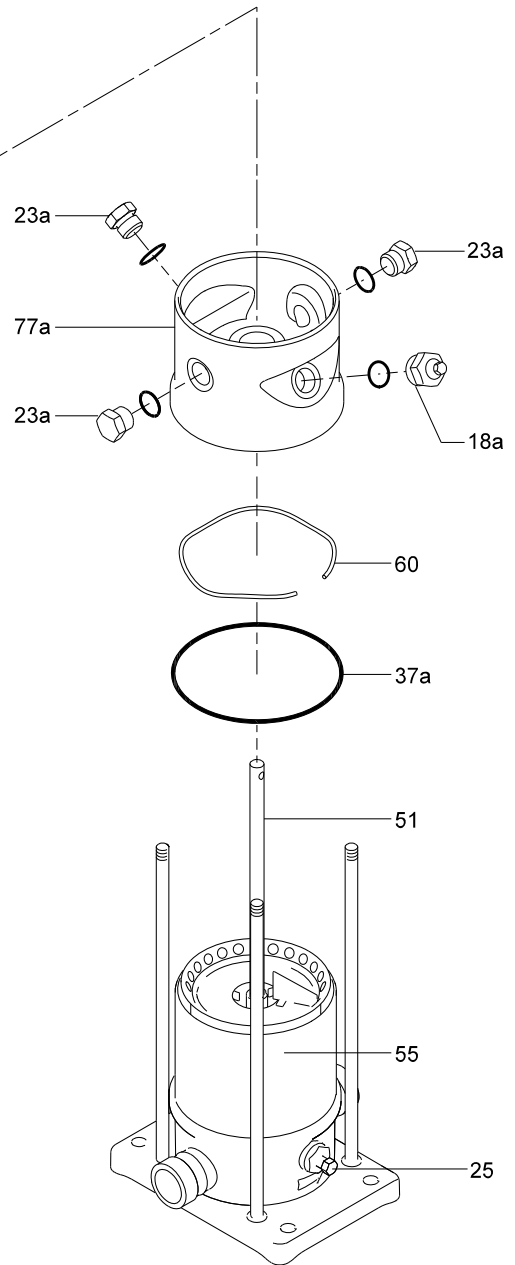

21. CR Tandem

CR, CRI, CRN 1, 3, 5

50/60 Hz

O-ring

Pos.	Description/ kit No	FFKM	FXM
		96533328	96463944
37a	O-ring	2	2
38	O-ring	1	1
100	O-ring	2	2
109a	O-ring	1	-
	O-ring	-	1

Sealing

Rubber type	Kit No
EPDM	96533362
FKM	96533363
FFKM	96533364

Content

Pos.	Description	Quantity
37a	O-ring	2
37b	O-ring	1
38	O-ring	1
100	O-ring	2
100a	O-ring	4
109a	O-ring	1

Shaft seal

Type	Kit No
HUBK	96533322
HUBF	96533323
HUUK	96533324
HUUF	96533325
HQKQ	96533326
HQQF	96533327
HQBK	96491375

Content

Pos.	Description	Quantity
105	Shaft seal	1

Shaft seal

Pos.	Description	OQQV
	Kit No	96989183
105b	Shaft seal	1
112a	Driver	1
113	Set screw	2

CR, CRI, CRN 1, 3, 5, Tandem

TM02 1517 4113

CR, CRI, CRN 10, 15, 20**O-ring**

Pos.	Description Kit No	FFKM	FXM
		96533374	96534871
37a	O-ring	2	2
38	O-ring	1	1
38a	O-ring	1	1
100	O-ring	2	2

O-ring, EPDM

Pos.	Description	Kit No	96525433
37a	O-ring	EPDM	2
37b	O-ring	EPDM	1
38	O-ring	EPDM	1
38a	O-ring	EPDM	1
39	Gasket	oval flange CR 10	2
		FGJ flange CR 10	2
		FGJ flange CR 15, 20	2
60	Rubber spring	EPDM	4
100	O-ring	EPDM	2
100a	O-ring	EPDM	2
100b	O-ring	EPDM	2