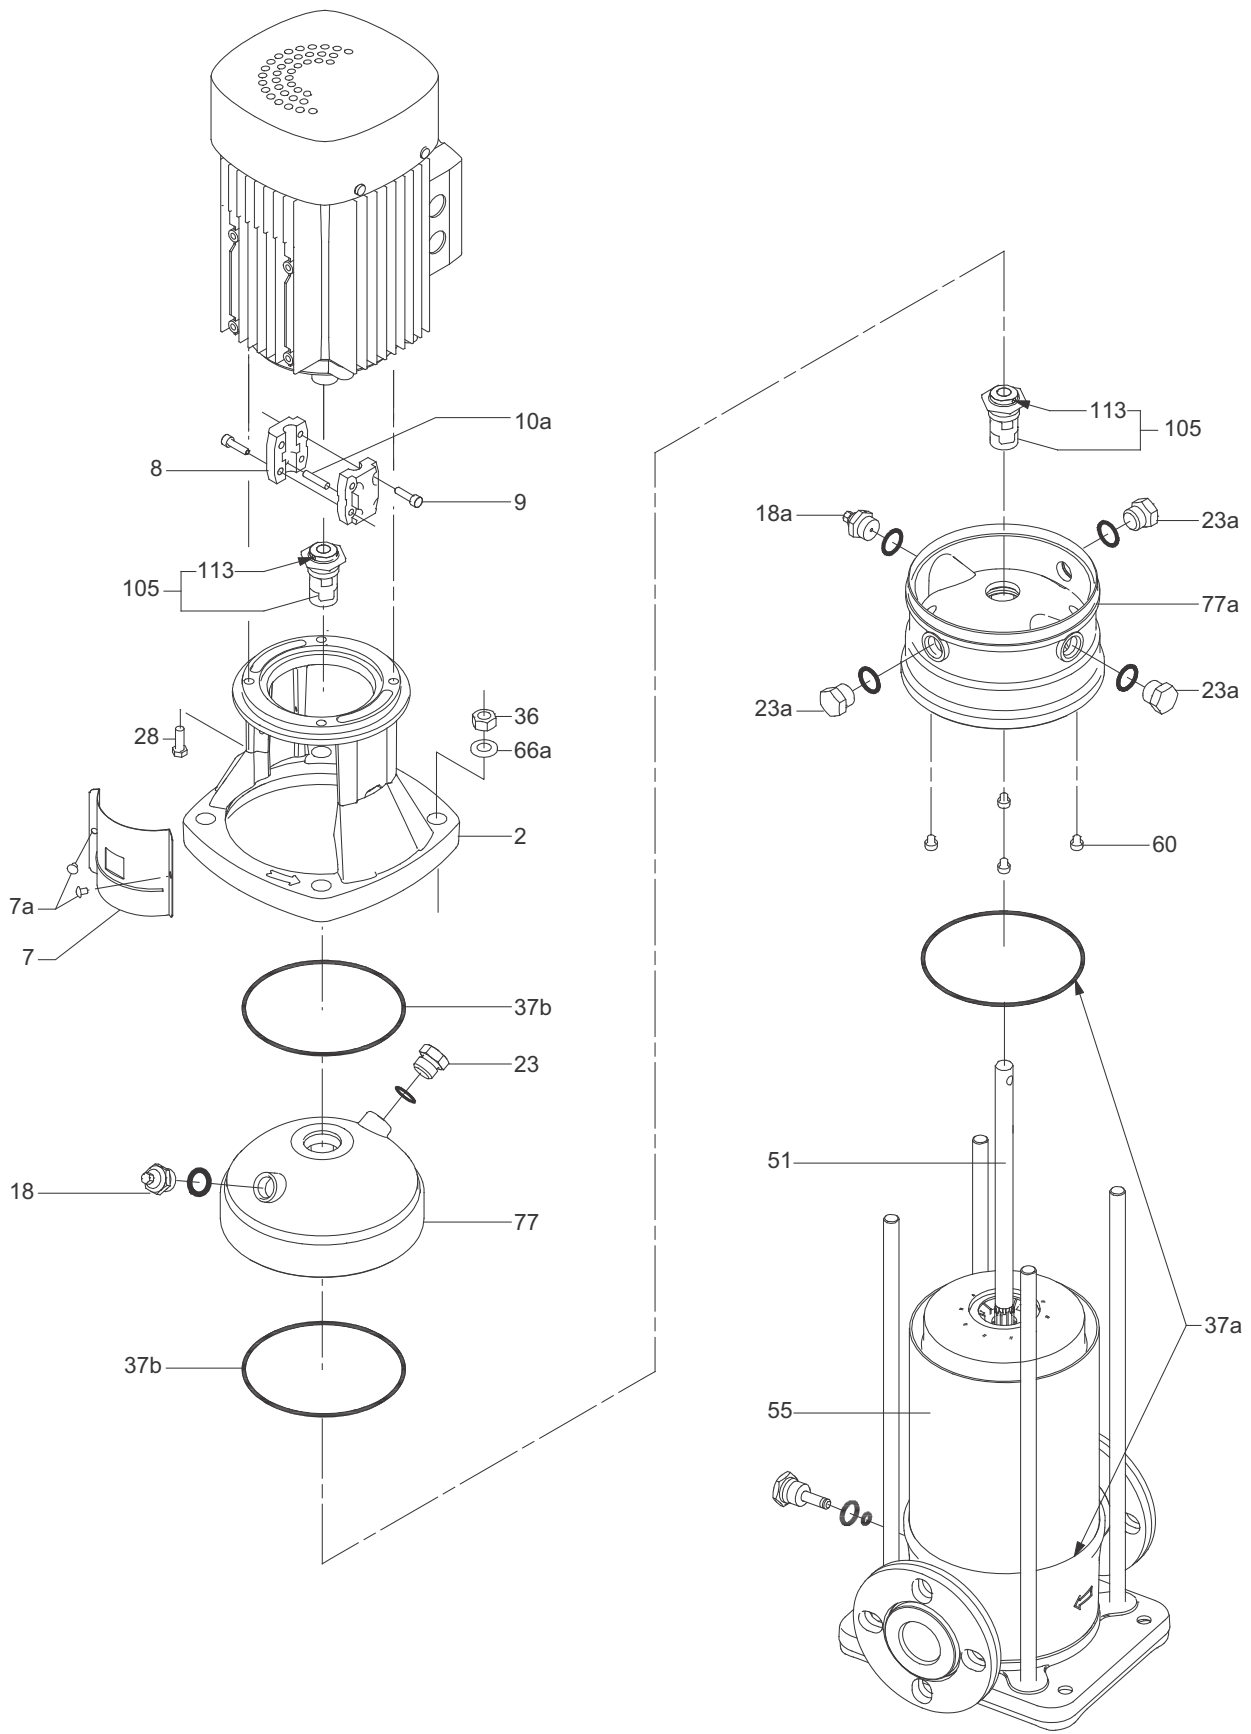

CR, CRI, CRN 10, 15, 20, Tandem

TM02 7822 1613

CR, CRI, CRN 32, 45, 64, 90**Shaft seal**

Pos	Description/ Kit No	96578599
102	O-ring EPDM	1
	O-ring FKM	1
103	Seal ring, upper	1
104	Seal ring rotating	1
106	Spring retainer	1
107	O-ring EPDM	1
	O-ring FKM	1
108	Compression spring	1
105	O-ring EPDM	1
	O-ring FKM	1
109a	O-ring EPDM	1
	O-ring FKM	1
110b	O-ring EPDM	1
	O-ring FKM	1
111	Upper driver	1
112	Seal driver	1
112a	Driving ring	1
113	Socket set screw	1
-	Adjusting fork	1