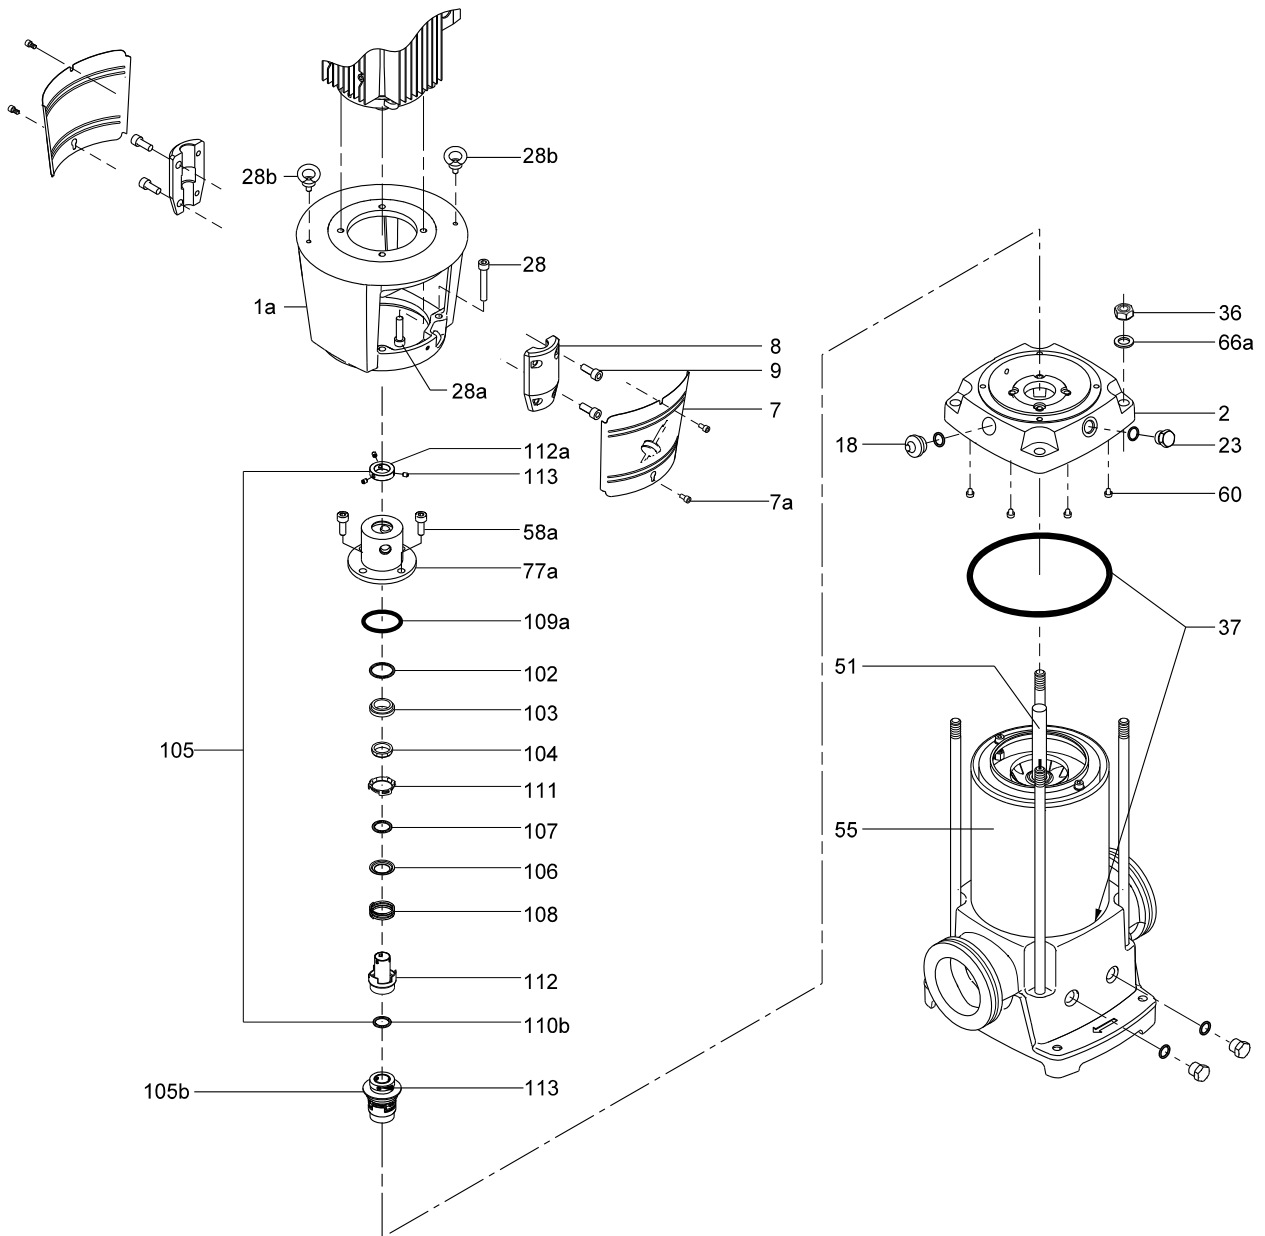

CR, CRI, CRN 10, 15, 20, Tandem

TM02 7822 1613

CR, CRI, CRN 32, 45, 64, 90**Shaft seal**

Pos	Description/ Kit No	96578599
102	O-ring EPDM	1
	O-ring FKM	1
103	Seal ring, upper	1
104	Seal ring rotating	1
106	Spring retainer	1
107	O-ring EPDM	1
	O-ring FKM	1
108	Compression spring	1
105	O-ring EPDM	1
	O-ring FKM	1
109a	O-ring EPDM	1
	O-ring FKM	1
110b	O-ring EPDM	1
	O-ring FKM	1
111	Upper driver	1
112	Seal driver	1
112a	Driving ring	1
113	Socket set screw	1
-	Adjusting fork	1

CR, CRI, CRN 32, 45, 64, 90 Tandem

TM05 7648 1413

CR, CRI, CRN 32, 45, 64, 90 CR Tandem

CR, CRI, CRN 32, 45, 64, 90, model B**O-ring, CR(N) 32**

Pos	Kit No		98593542	98593544	98593547	98593549
Description	Rubber		EPDM	FKM	FXM	FFKM
O-ring	EPDM		2			
	FKM			2		
	FXM				2	
	FFKM					2
O-ring	EPDM		1			
	FKM			1		
	FXM				1	1
O-ring	EPDM		2			
	FKM			2		
	FXM				2	
	FFKM					2
O-ring	EPDM		2			
	FKM			2		
	FXM				2	
	FFKM					2
O-ring	EPDM		2			
	FKM			2		
	FXM				2	
	FFKM					2
O-ring	EPDM		4			
	FKM			4		
	FXM				4	
	FFKM					4
Spring	PTFE		4	4	4	4
Adjusting fork			2	2	2	2