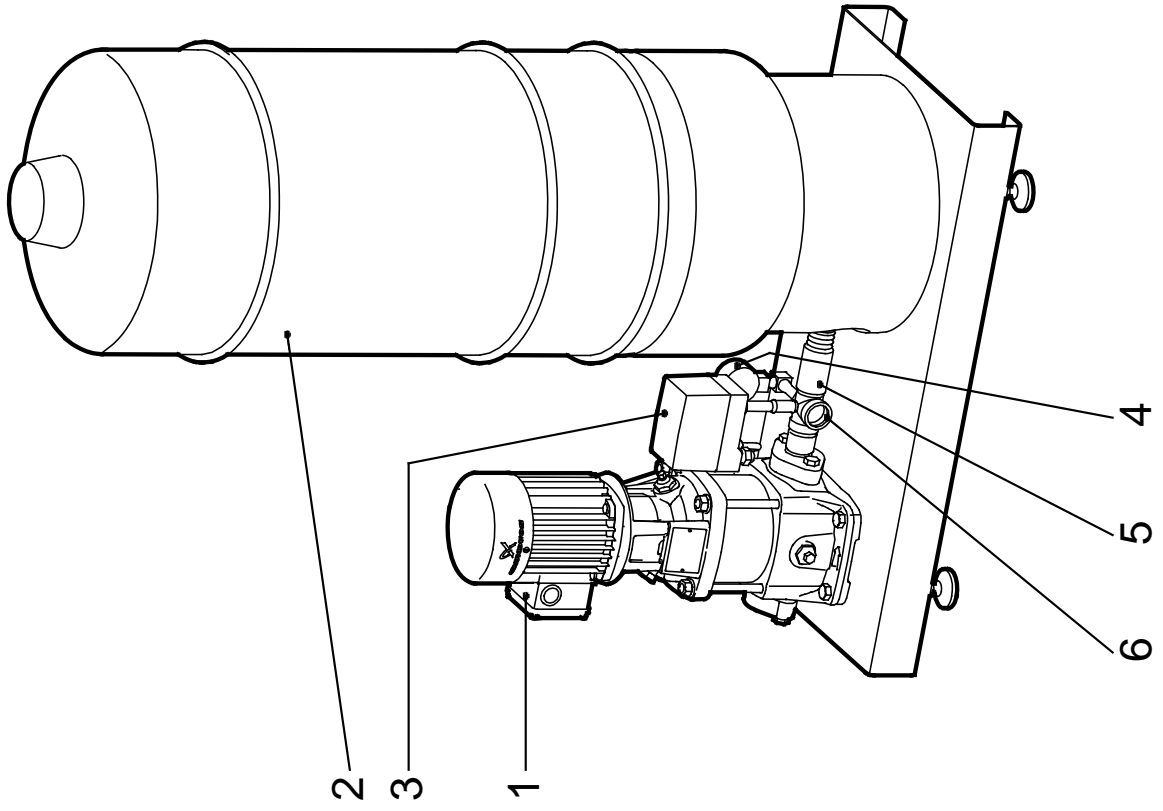

Pressure switch kit

Pos.	Pump type	Hydro Solo E / S	
	Kit No	98995466	
3	Pressure swich	1	

Sensor kit

Pos.	Pump type	Hydro Solo E / S	
	Kit No	96637452	96637453
7	Pressure transducer 0 - 10 bar	1	-
	Pressure transducer 0 - 16 bar	-	1
-	Cable clip	1	1

Tank kit

Pos.	Pump type	Hydro Solo E / S	
	Kit No	98995462	98995463
2	Tank 18 liter, PN 10	1	-
	Tank 12 liter, PN 16	-	1

Hydro Solo S

Hydro Solo E

TM02 7562 2809, TM02 2587 2809