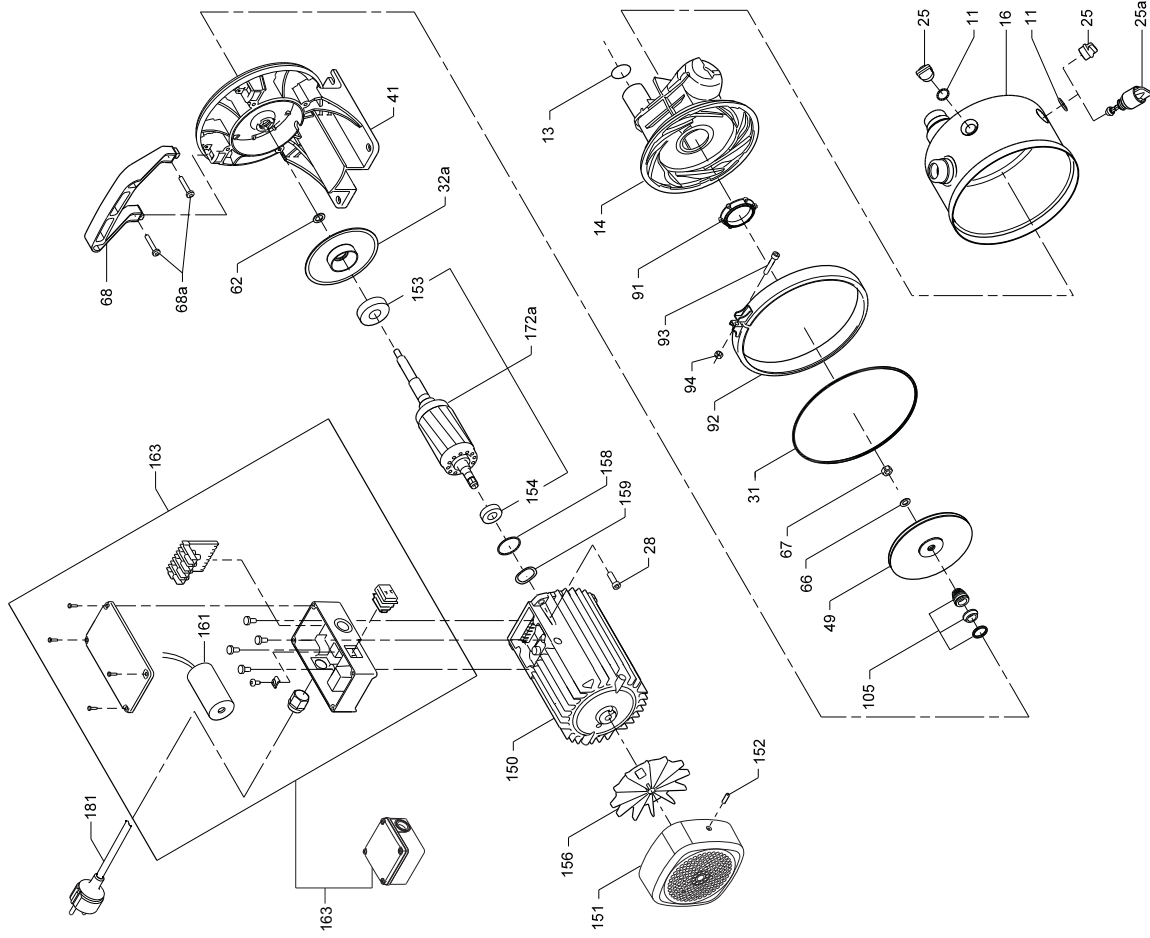

JP 5, JP 6

Material A