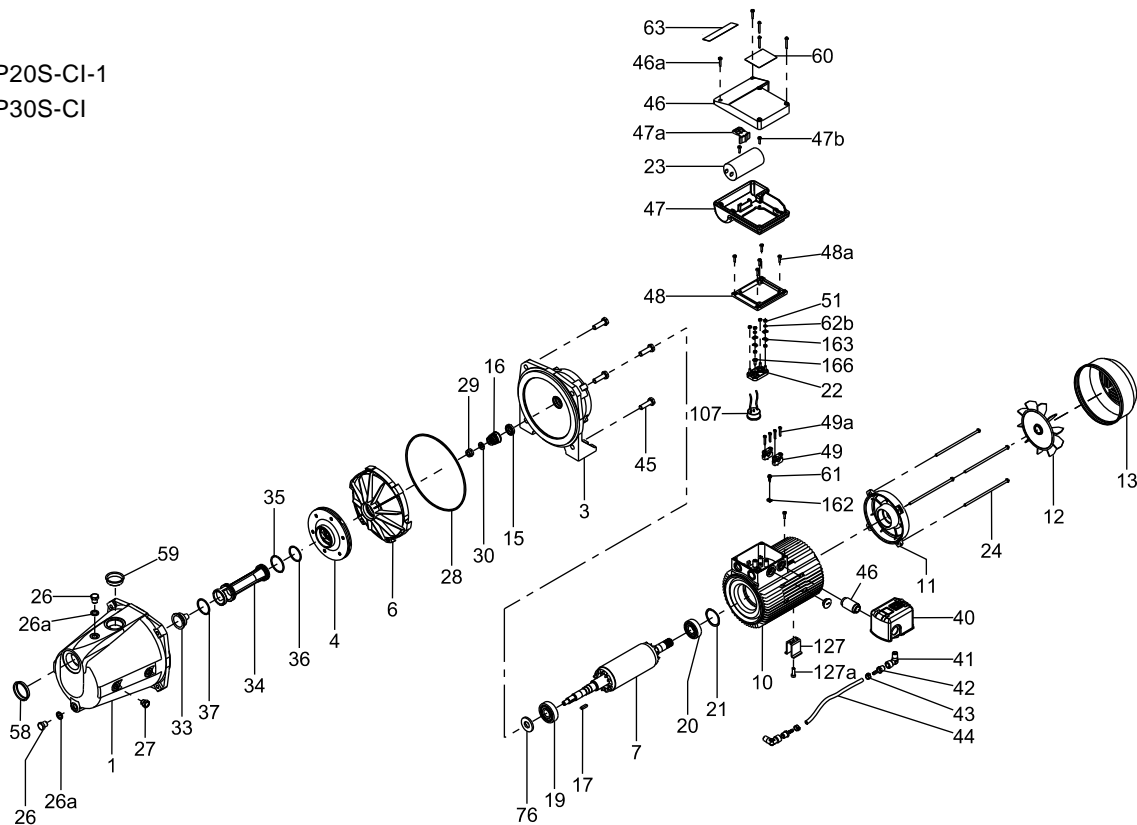

JP20S-CI-1
JP30S-CI