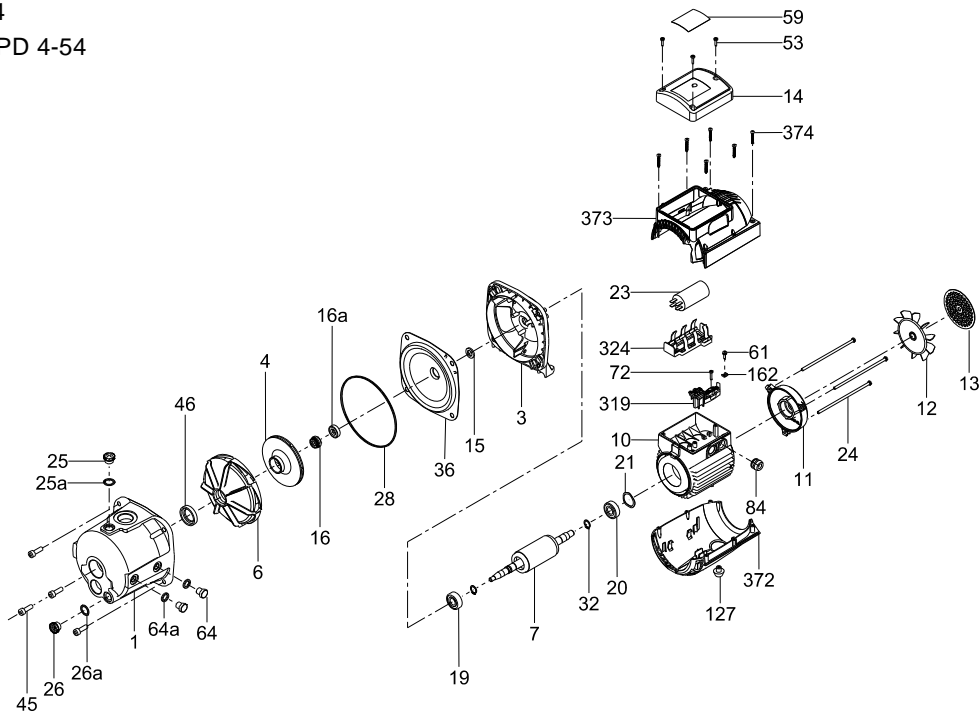

JDBasic

JDBasic 2, 4
JPD 4-47, JPD 4-54