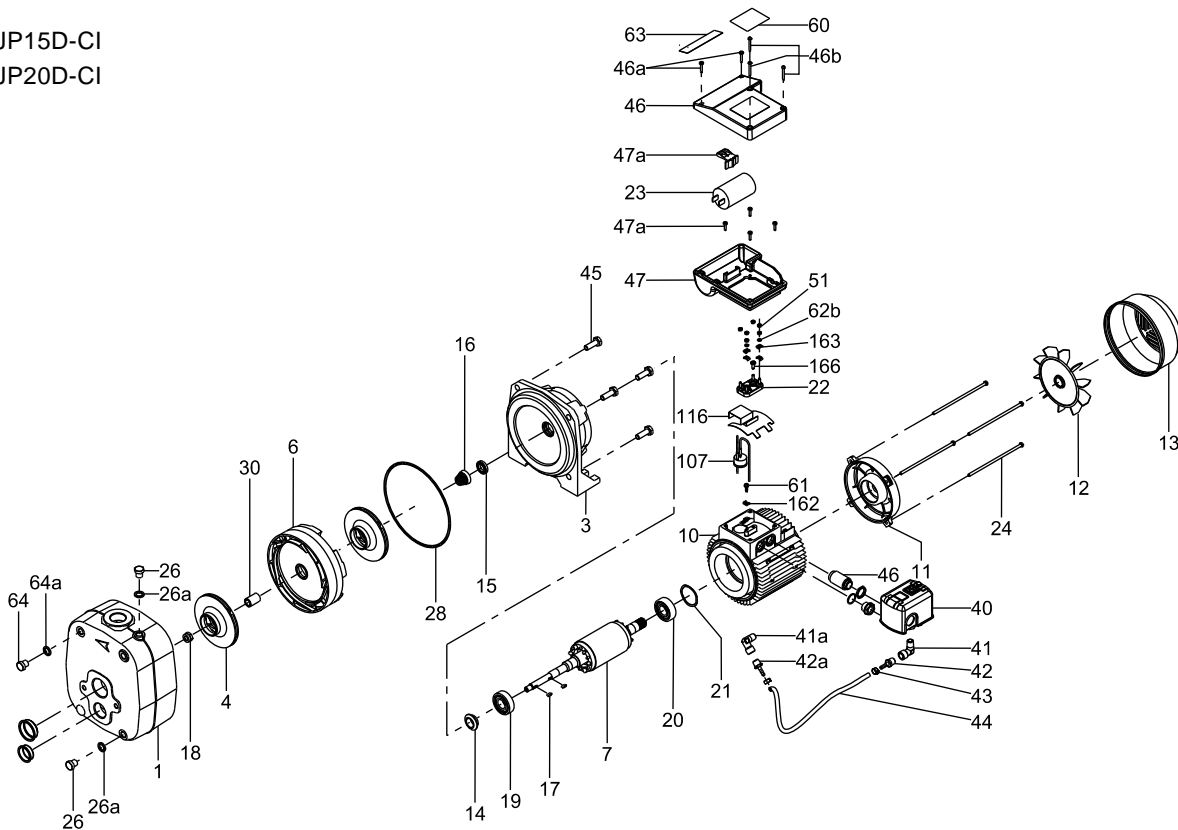

JP15D-CI
JP20D-CI