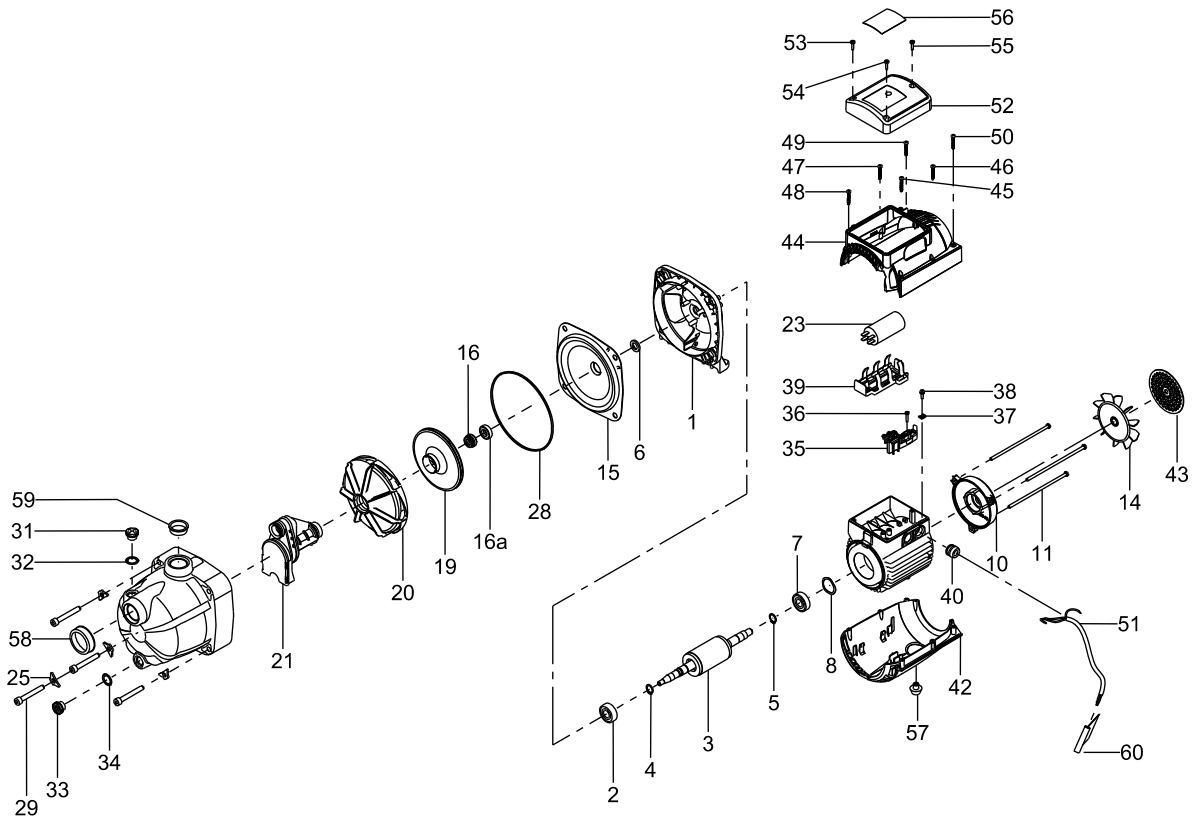

JPC, JPC Booster

TM06 1661 2614

JPBasic, JPBasic Boosters, JPA, JPA PT, JPA PM

50 Hz

JPBasic and JPBasic Booster Name change

Old name	New name
JPBasic 2	JPA 3-42
JPBasic 3	JPA 4-47
JPBasic 4	JPA 4-54
JPBasic 5	JPA 5-61
JPBasic 7	JPA 8-62
JPBasic 9	JPA 12-41
JPBasic 10	JPA 12-51

NOTE: The service kits uses the old name until 2017.

Capacitor

Pos.	Pump type	JPBasic	JPBasic	JPBasic	JPBasic
	Model	2, 3	4	5, 9	7, 10
Kit No		98715206	98715207	98715209	98715210
23	Capacitor, 12.5 uF	1	-	-	-
23	Capacitor, 16 uF	-	1	-	-
23	Capacitor, 31.5 uF	-	-	1	-
23	Capacitor, 40 uF	-	-	-	1

Hydraulic kit

Pos.	Pump type	JPBasic	JPBasic
	Model	2	3, 4
Kit No		98715192	98715194
67	Venturi set	1	1
28	O-ring	1	1
6	Diffuser	1	1
4	Impeller	1	1

Pos.	Pump type	JPBasic
	Model	5, 7
Kit No		98715196
2	Ejector body	1
9	Nozzle	1
8	Venturi	1
27	O-ring	1
29	O-ring	1
26	Priming plug	1
26a	Aluminium gasket	1
4	Impeller	1

Pos.	Pump type	JPBasic
	Model	9, 10
Kit No		98715197
33	Nozzle	1
34	Venturi	1
37	O-ring	1
35	O-ring	1
4	Impeller	1

Shaft seal kit

Pos.	Pump type	JPBasic	JPBasic	JPBasic
	Model	2, 3, 4	5, 7	9, 10
Kit No		98715199	98715201	98715202
18	Shaft seal, stationary part	1	1	1
17	Shaft seal, rotating part	1	1	1
36	Disc seal	1	-	-
28	O-ring	1	1	1

Booster parts

See *Pressure Manager* page 934 for PM parts.