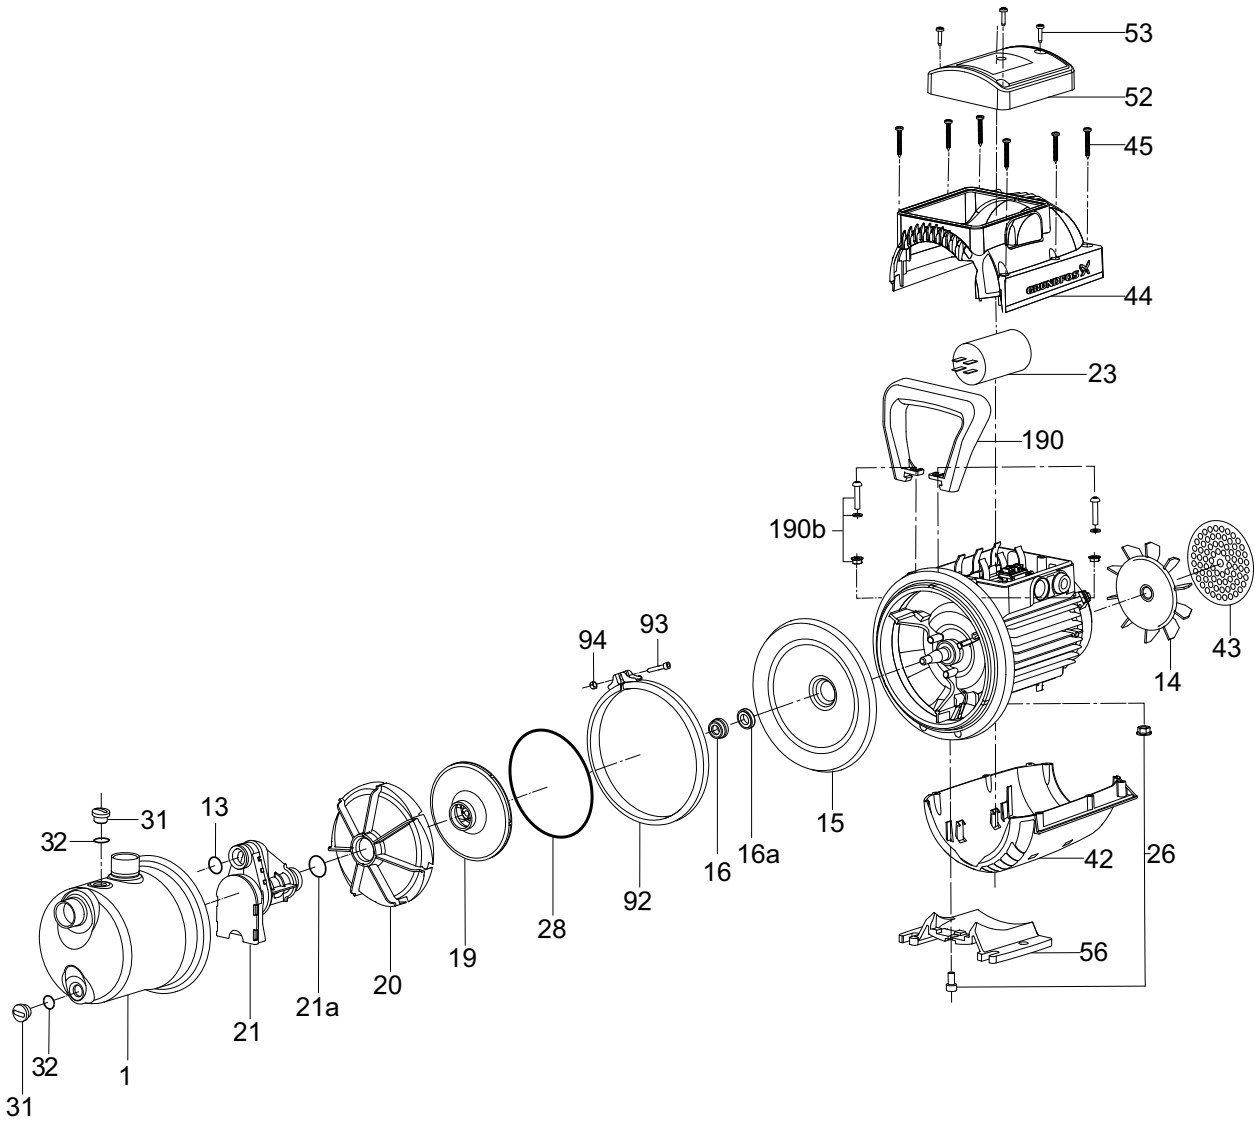

34. Jet pumps & boosters

JP pumps

Handle kit

Pos.	Pump type	JP3-42 / JP4-47 / JP4-54 / JP5-48
	Kit No	99521000
190	Handle	1
190b	Screws	2

Motor fan, spare

Pos.	Pump type	JP3-42 / JP4-47	JP4-54 / JP5-48
	Kit No	99577662	99577666
14	Motor fan	1	1

Motor shell kit

Pos.	Pump type	JP3-42 / JP4-47	JP4-54 / JP5-48
	Kit No	99521002	99521025
44	Upper motor shell	1	1
42	Lower motor shell	1	1
43	Shell grid	1	1
45	Screws	6	6

Pump housing kit

Pos.	Pump type	JP3-42 / JP4-47 / JP4-54 / JP5-48	JP3-42 / JP4-47 / JP4-54 / JP5-48
	Model	G1" thread	NPT thread
	Kit No	99521027	99521028
1	Pump housing	1	1
28	O-ring	1	1
92	Clamp ring	1	1
93	Screw	1	1
94	Nut	1	1

Plugs kit

Pos.	Pump type	JP3-42 / JP4-47 / JP4-54 / JP5-48
	Kit No	99521030
31	Plug	2
32	O-ring	2

Shaft seal kit

Pos.	Pump type	JP3-42 / JP4-47 / JP4-54 / JP5-48
	Kit No	99520998
16/16a	Shaft seal	1

Hydraulic kit 50 Hz

Pos.	Pump type	JP3-42	JP4-47	JP4-54	JP5-48
	Kit No	98715214	98715216	98715217	99520961
19	Impeller	1	1	1	1
20	Diffuser	1	1	1	1
21	Venturi tube	1	1	1	1
28	O-ring	1	1	1	1
21a	O-ring	1	1	1	1
13	O-ring	1	1	1	1

Hydraulic kit 60 Hz

Pos.	Pump type	JP3-42	JP4-47	JP4-54	JP5-48
	Kit No	98715218	98715219	98715220	99520960
19	Impeller	1	1	1	1
20	Diffuser	1	1	1	1
21	Venturi tube	1	1	1	1
28	O-ring	1	1	1	1
21a	O-ring	1	1	1	1
13	O-ring	1	1	1	1

JP 3-42 / JP 4-47 / JP 4-54 / JP 5-48

JP pumps Jet pumps & boosters

TM07 2748 4118