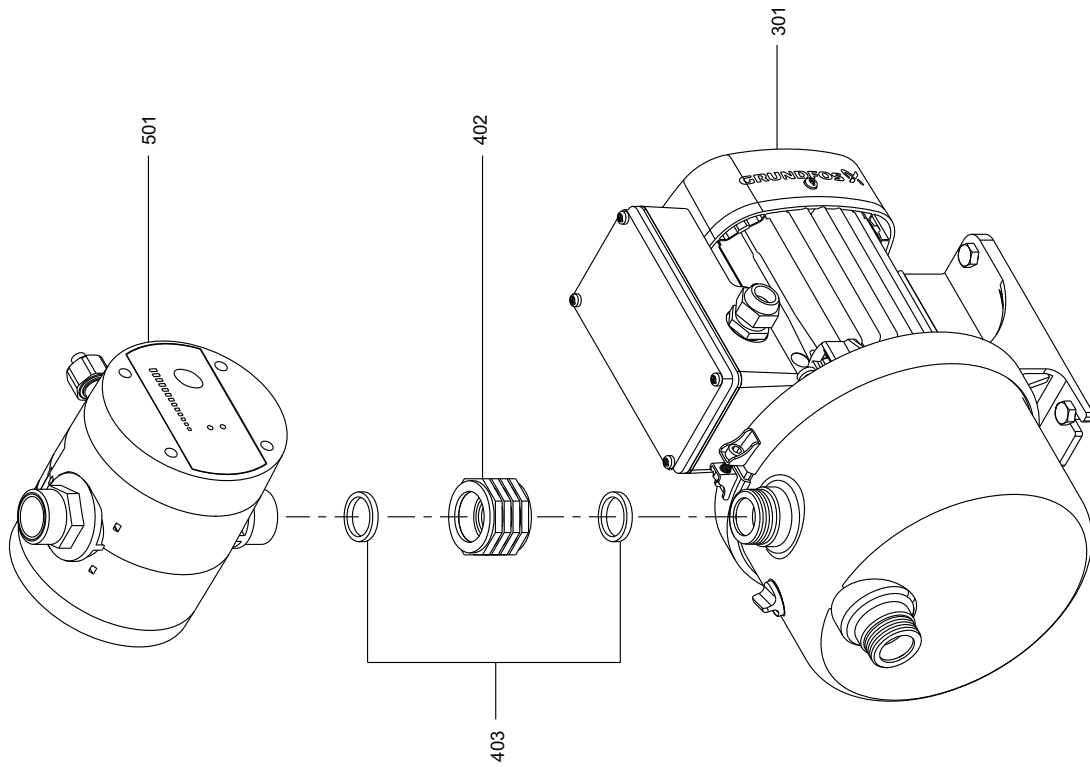

JP Booster PM 1 / PM 2

TM06 2252 3914 - TM06 2407 4214