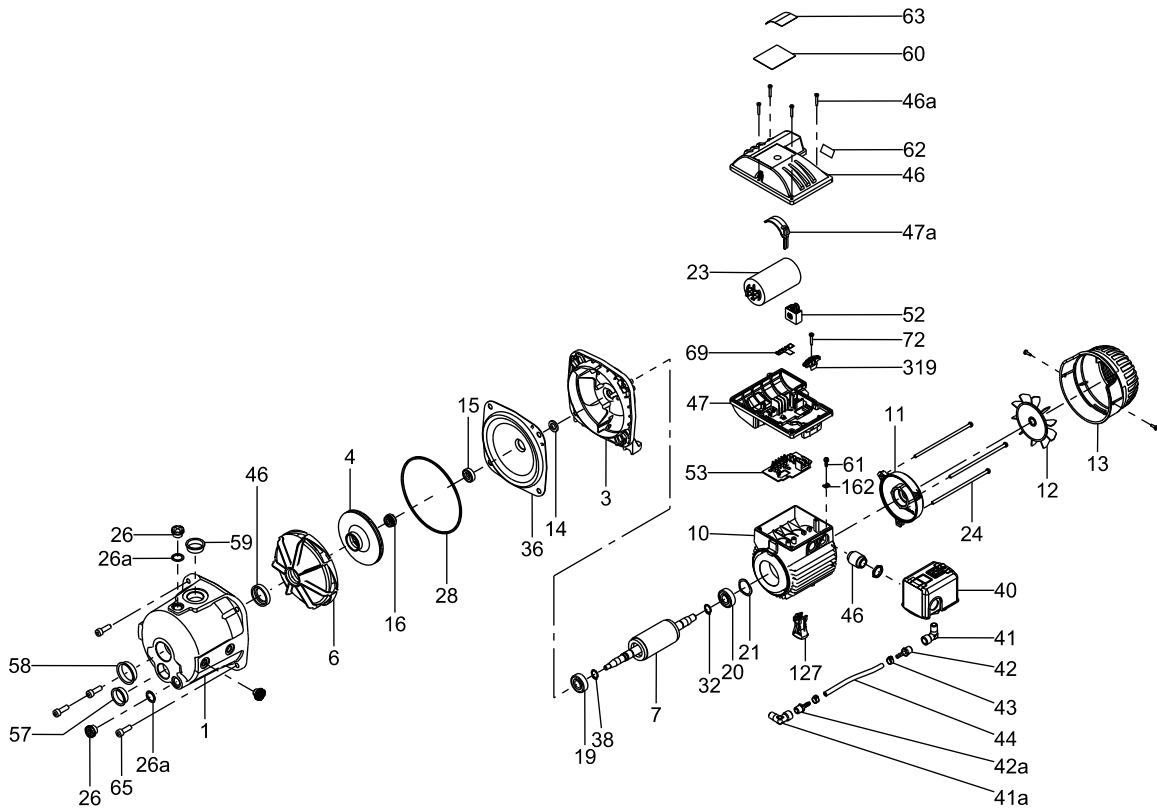

Jet boosters USA

JP05D-CI
JP07D-CI