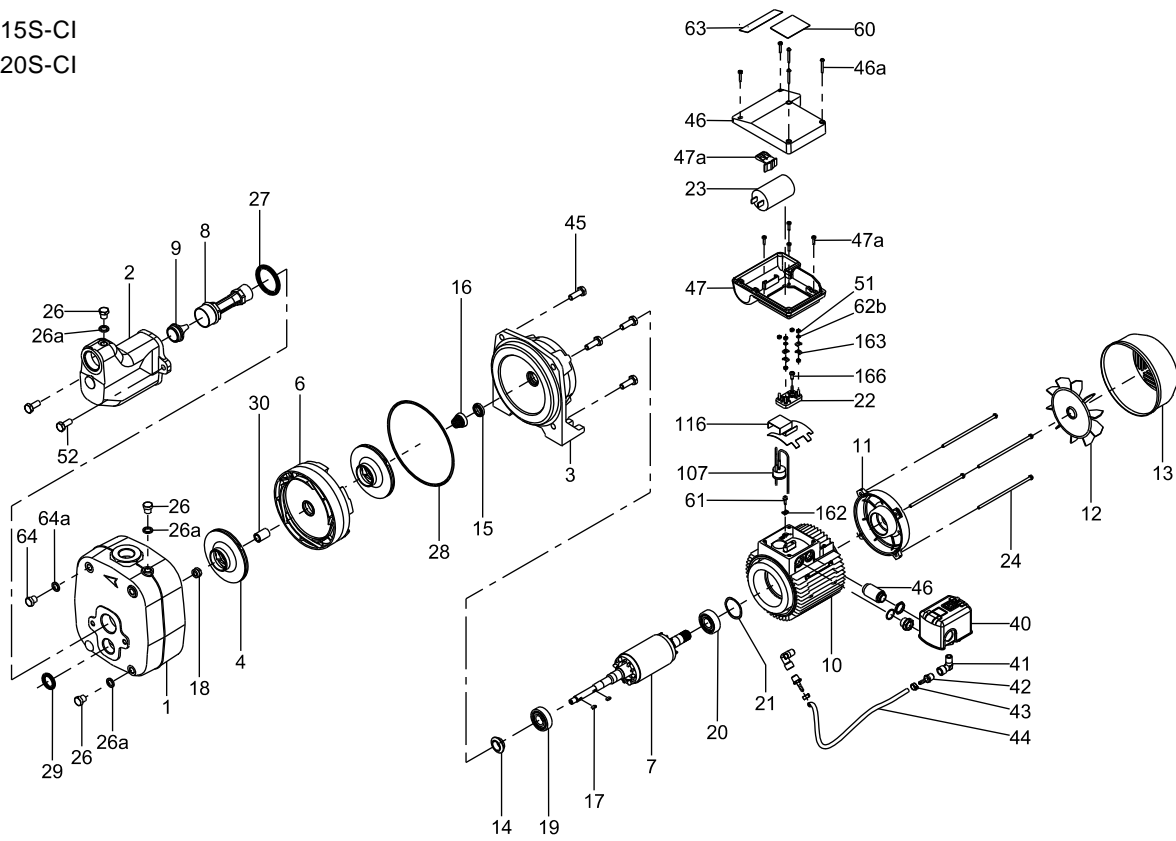

Jet boosters USA

JP15S-CI
JP20S-CI