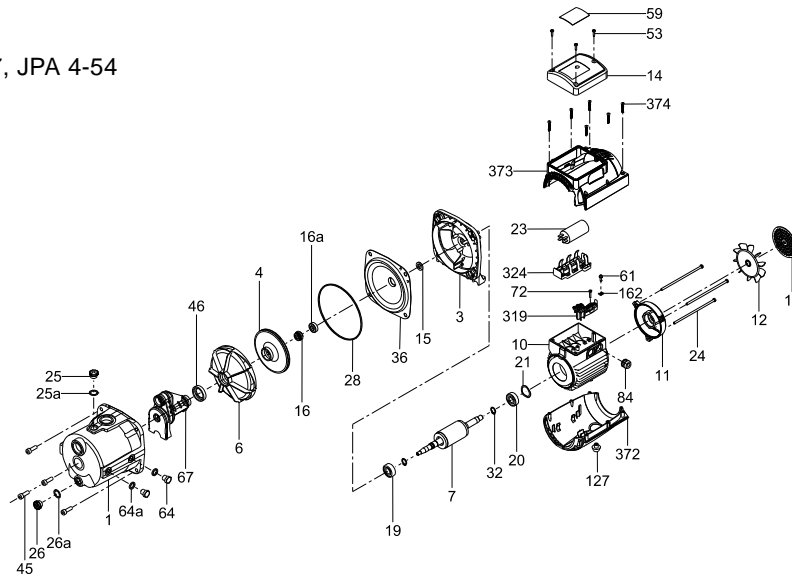

JPBasic

JPBasic 2, 3, 4
JPA 3-42, JPA 4-47, JPA 4-54

JPBasic 5, 7
JPA 5-61, JPA 8-62