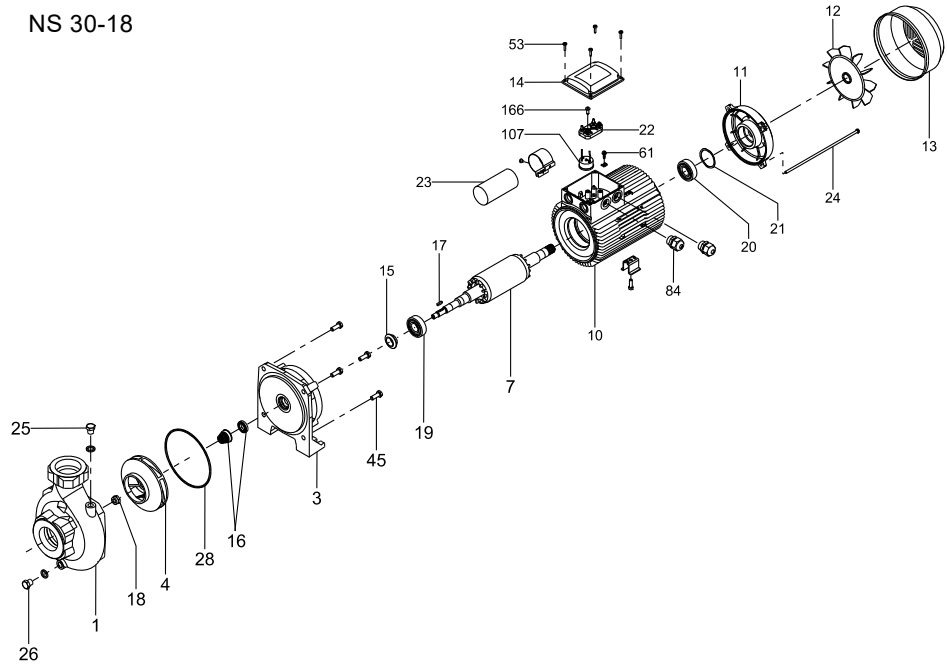

NS 30-18

TM06 4636 2815 - TM06 4637 2815 - TM06 4641 2815