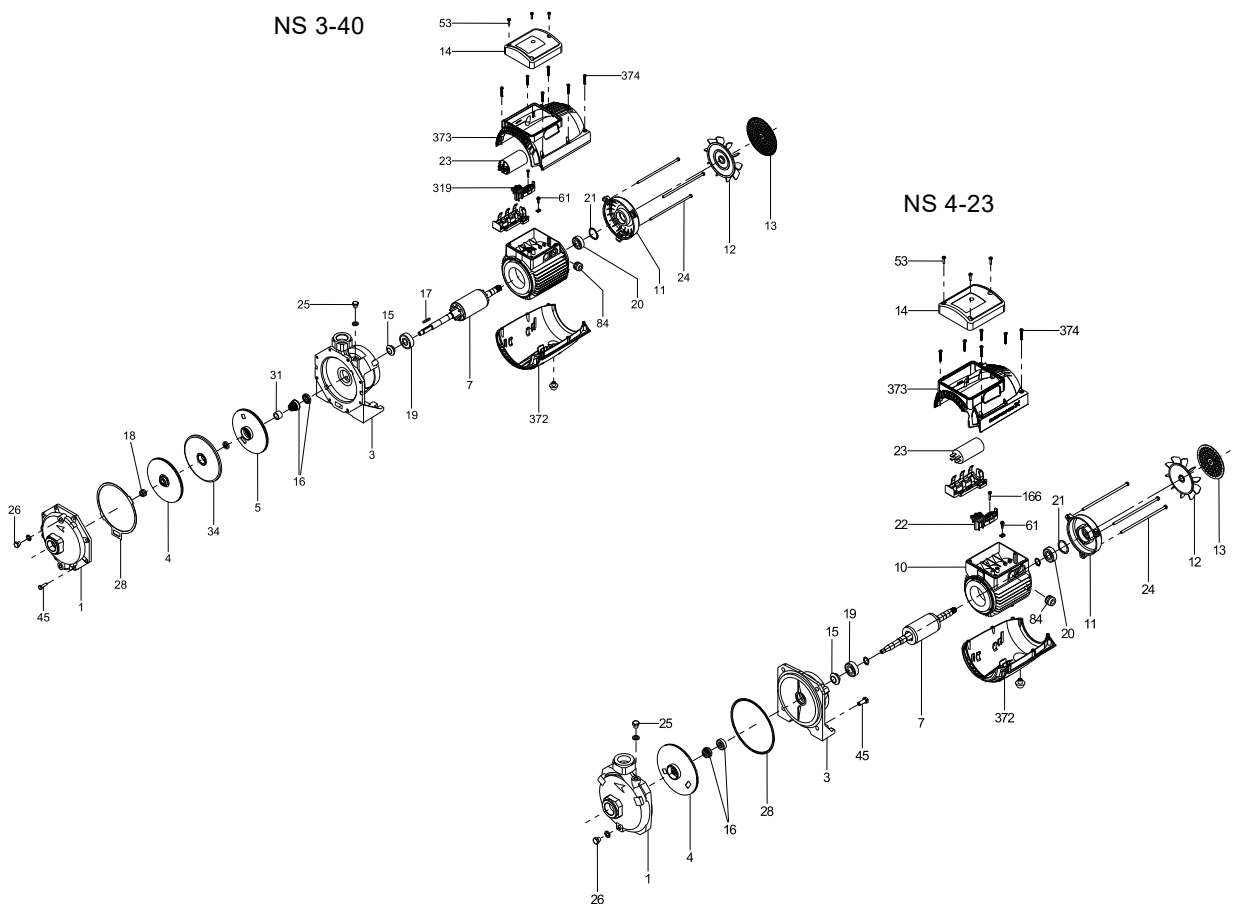

62. NS, PF

NS

NS 3-40, NS 4-23, NS 5-33

50 Hz

Shaft Seal kit

Pos.	Pump type	NS 3-40	NS 4-23	NS 5-33	NS 5-50, NS 5-60
		Kit No	Kit No	Kit No	Kit No
16	Shaft seal, stationary part	1	1	1	1
16	Shaft seal, rotating part	1	1	1	1
28	O-ring	-	1	1	-
28	Gasket	1	-	-	1

Impeller kit

Pos.	Pump type	NS 3-40	NS 4-23	NS 5-33	NS 5-50	NS 5-60
		Kit No	Kit No	Kit No	Kit No	Kit No
2	Diffuser	-	-	-	-	-
4	Impeller	1	1	1	1	1
5	Impeller	1	-	-	1	1
28	O-ring	-	1	1	-	-
28	Gasket	1	-	-	1	1

Bulk and spares

Capacitor

Pos.	Pump type	NS 3-40	NS 4-23	NS 5-33, NS 13-18	NS 5-50, NS 6-30	NS 5-60, NS 6-40, NS 30-18
		Kit No	Kit No	Kit No	Kit No	Kit No
23	Capacitor	1	1	1	1	1

TM06 4628 2815 - TM06 4629 2815