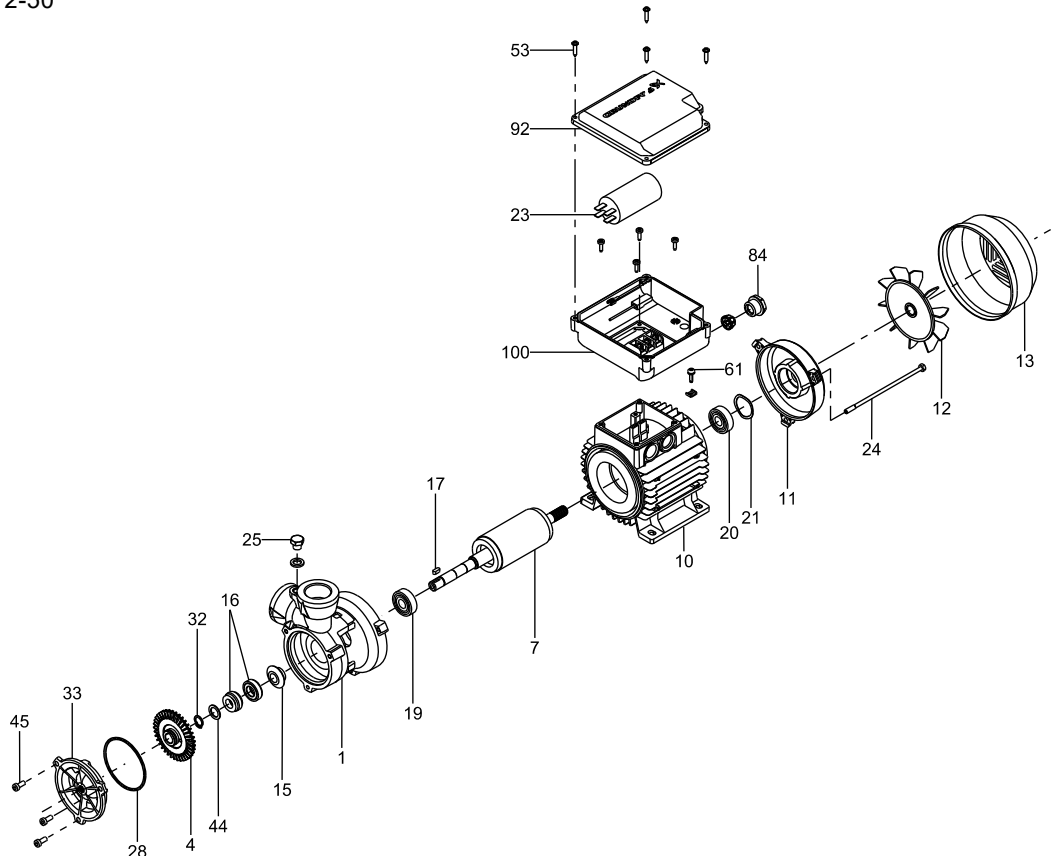

PF 2-50

TM06 4638 2815 - TM06 4639 2815