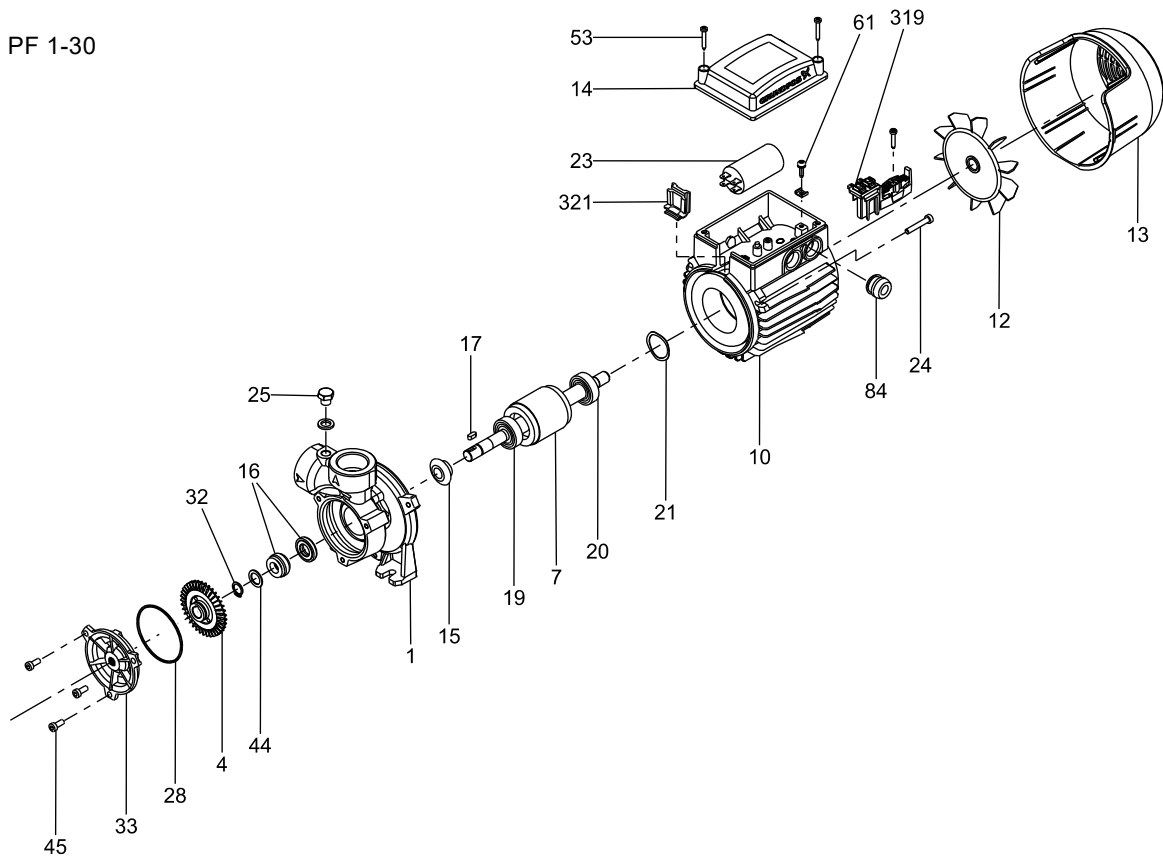

PF 1-30

TM06 4638 2815 - TM06 4639 2815