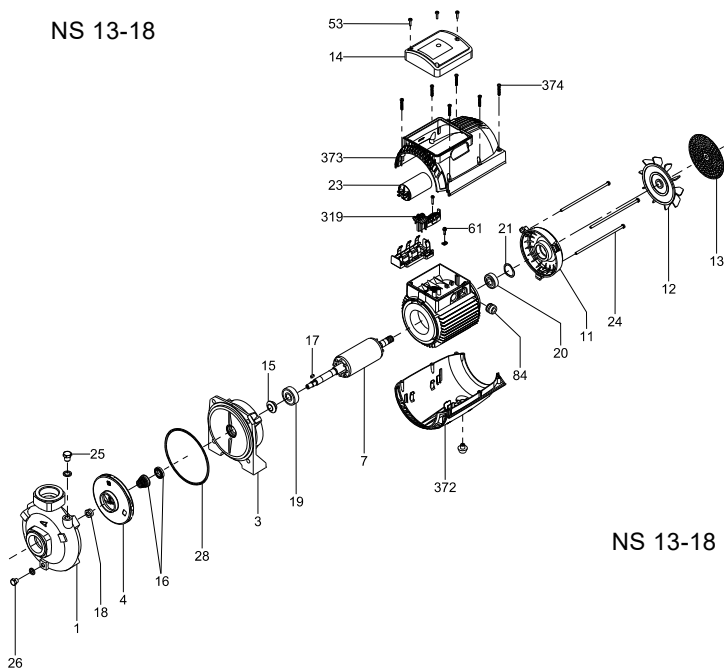

NS 13-18 3?

NS 13-18, NS 30-18, NS 30-30, NS 30-36

Shaft Seal kit

Pos.	Pump type	NS 13-18,	NS 30-30,
		NS 30-18	NS 30-36
	Kit No	98937540	98937551
16	Shaft seal, stationary part	1	1
16	Shaft seal, rotating part	1	1
28	O-ring	1	1

Impeller kit

Pos.	Pump type	NS 13-18	NS 30-18	NS 30-30	NS 30-36	
		Kit No	98937561	98937562	98937563	98937564
2	Diffuser	-	-	-	-	
4	Impeller	1	1	1	1	
5	Impeller	-	-	-	-	
28	O-ring	1	1	1	1	
28	Gasket	-	-	-	-	

Bulk and spares

Capacitor

Pos.	Pump type	NS 5-33, NS 13-18	NS 5-60, NS 6-40,
			NS 30-18
	Kit No	98937569	98937571
23	Capacitor	1	1

NS 13-18