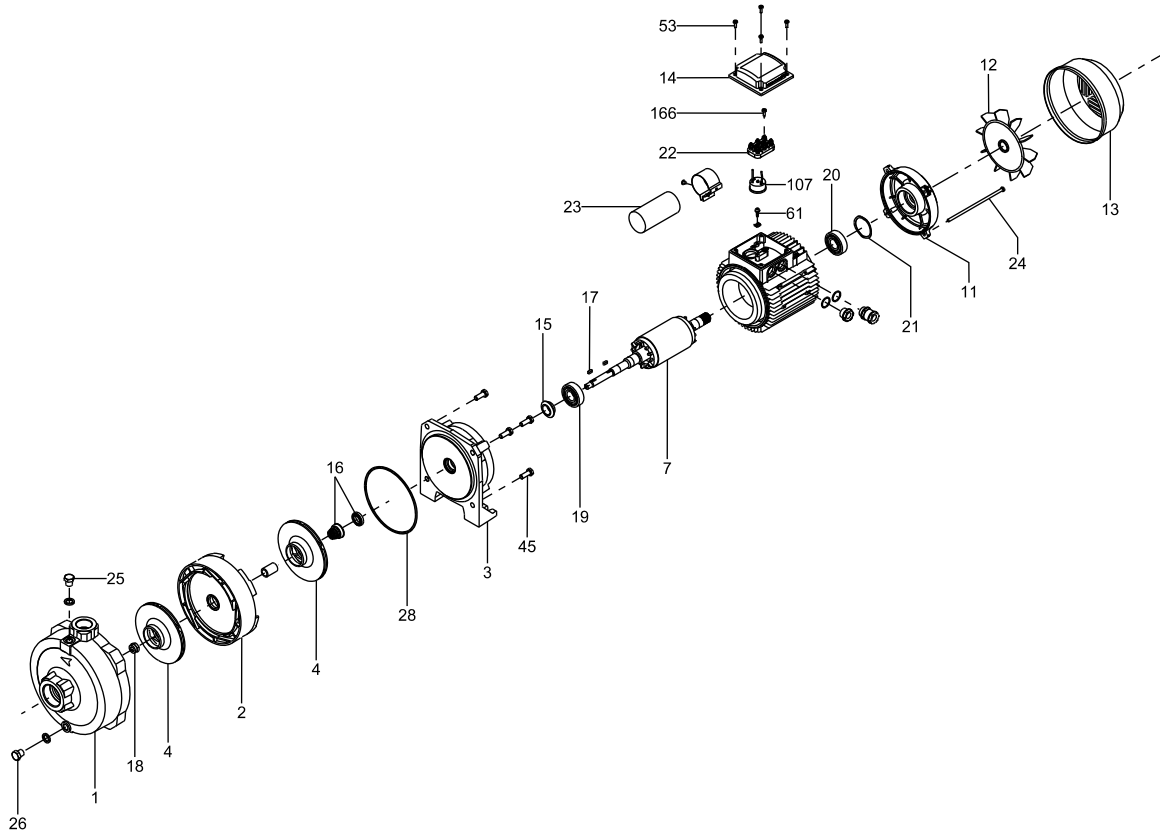

NS 6-30

TM06 4633 2815 - TM06 4634 2815