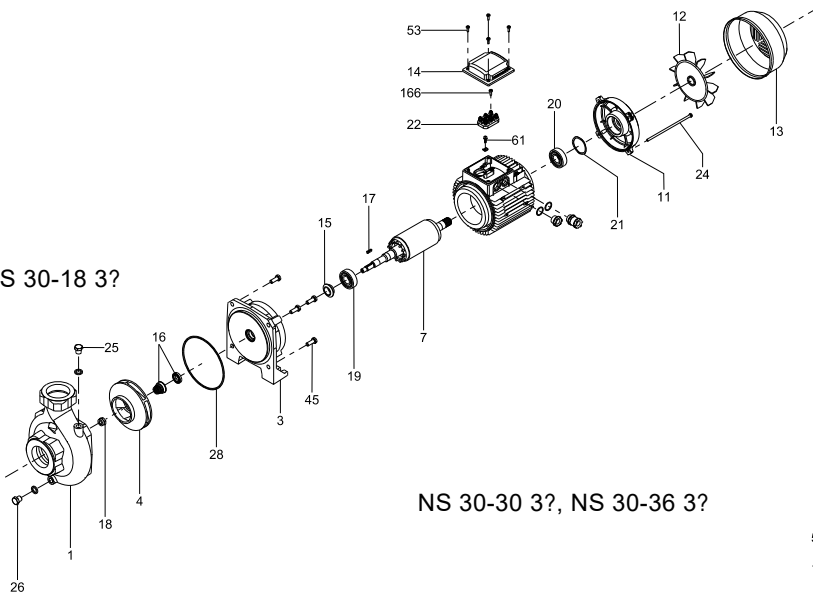

Shaft Seal kit

Pos.	Pump type	NS 13-18,	NS 30-30,
		NS 30-18	NS 30-36
	Kit No	98937540	98937551
16	Shaft seal, stationary part	1	1
16	Shaft seal, rotating part	1	1
28	O-ring	1	1

Impeller kit

Pos.	Pump type	NS 13-18	NS 30-18	NS 30-30	NS 30-36
		Kit No	98937561	98937562	98937563
2	Diffuser	-	-	-	-
4	Impeller	1	1	1	1
5	Impeller	-	-	-	-
28	O-ring	1	1	1	1
28	Gasket	-	-	-	-

NS 30-30 3?, NS 30-36 3?

TM06 4636 2815 - TM06 4637 2815 - TM06 4641 2815

PF**50 Hz****Shaft Seal kit**

Pos.	Pump type	PF 1-30	PF 2-50
	Kit No	98937552	98937553
16	Shaft seal, stationary part	1	1
16	Shaft seal, rotating part	1	1
28	O-ring	1	1