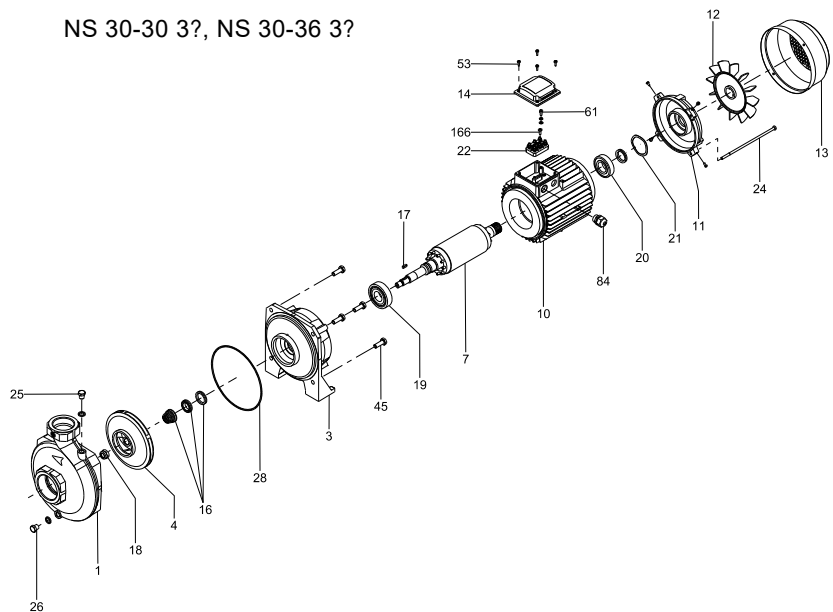

NS 30-30 3?, NS 30-36 3?

TM06 4636 2815 - TM06 4637 2815 - TM06 4641 2815

PF**50 Hz****Shaft Seal kit**

Pos.	Pump type	PF 1-30	PF 2-50
	Kit No	98937552	98937553
16	Shaft seal, stationary part	1	1
16	Shaft seal, rotating part	1	1
28	O-ring	1	1