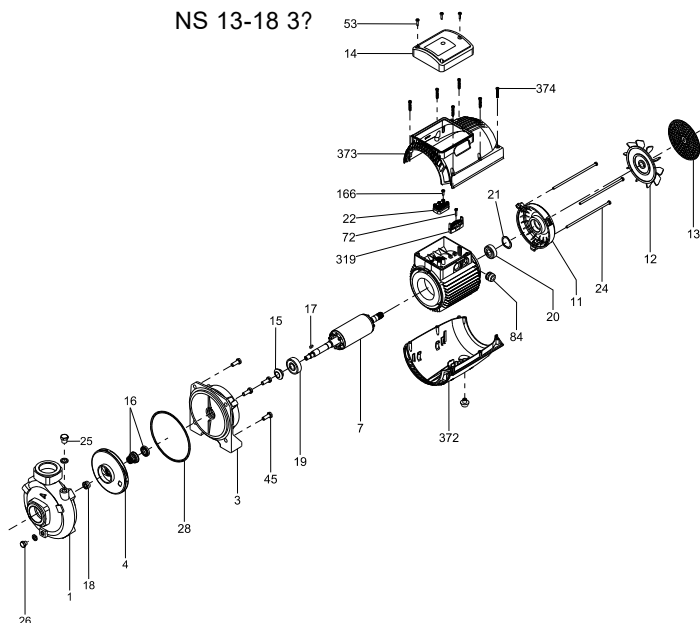

NS 13-18 3?

TM06 4635 2815 - TM06 4640 2815