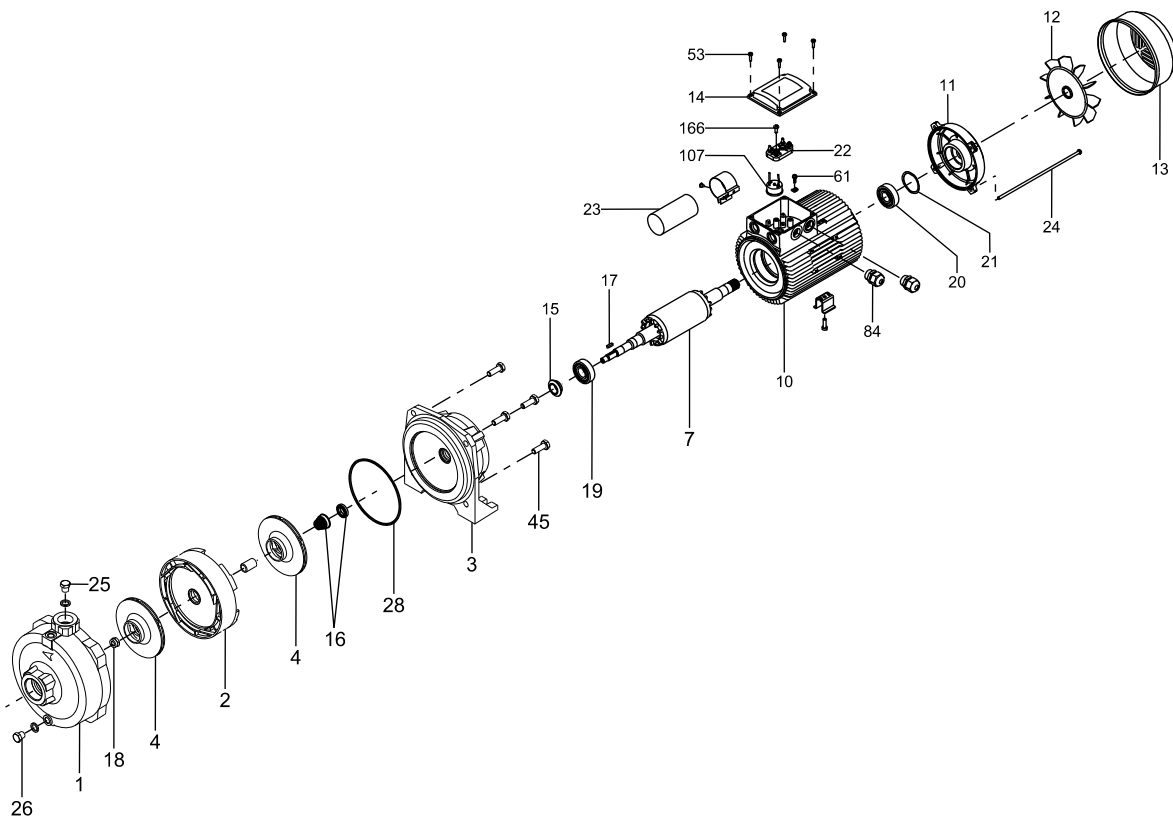

NS 6-40

TM06 4633 2815 - TM06 4634 2815